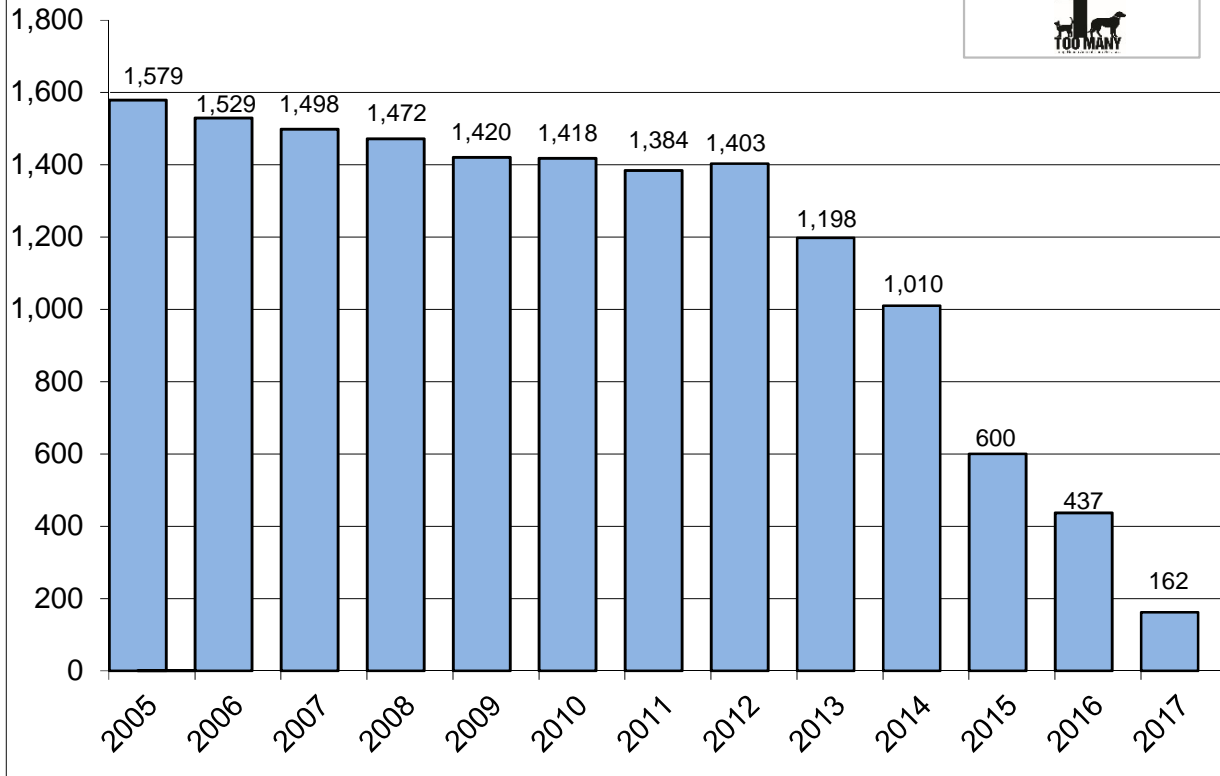

Cat Impounds By Year

Long Beach
Animal Care Services

Cat Euthanasia By Year

Long Beach
Animal Care Services

Dog Impounds By Year

Dog Euthanasia By Year

ANIMAL CARE SERVICES Live Release Rates 2001-2017