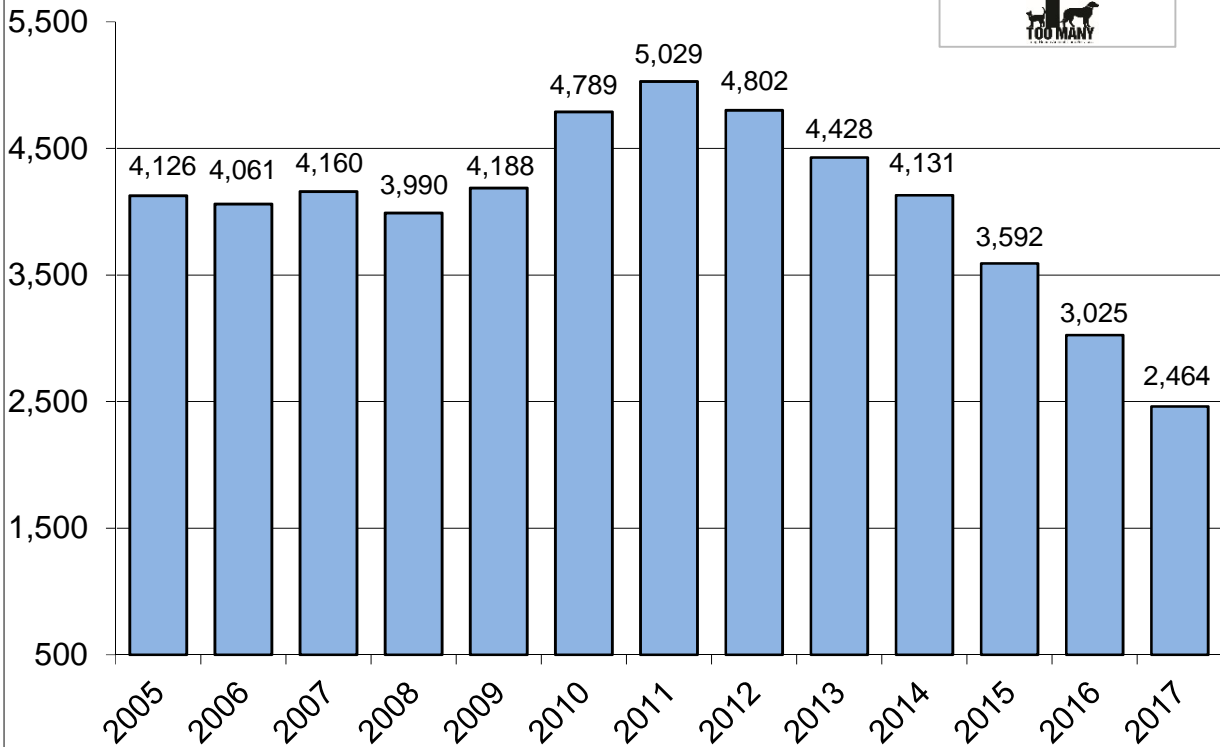

Cat Impounds By Year

Long Beach
Animal Care Services

Cat Euthanasia By Year

Long Beach
Animal Care Services

Dog Impounds By Year

Dog Euthanasia By Year

ANIMAL CARE SERVICES Live Release Rates 2001-2017