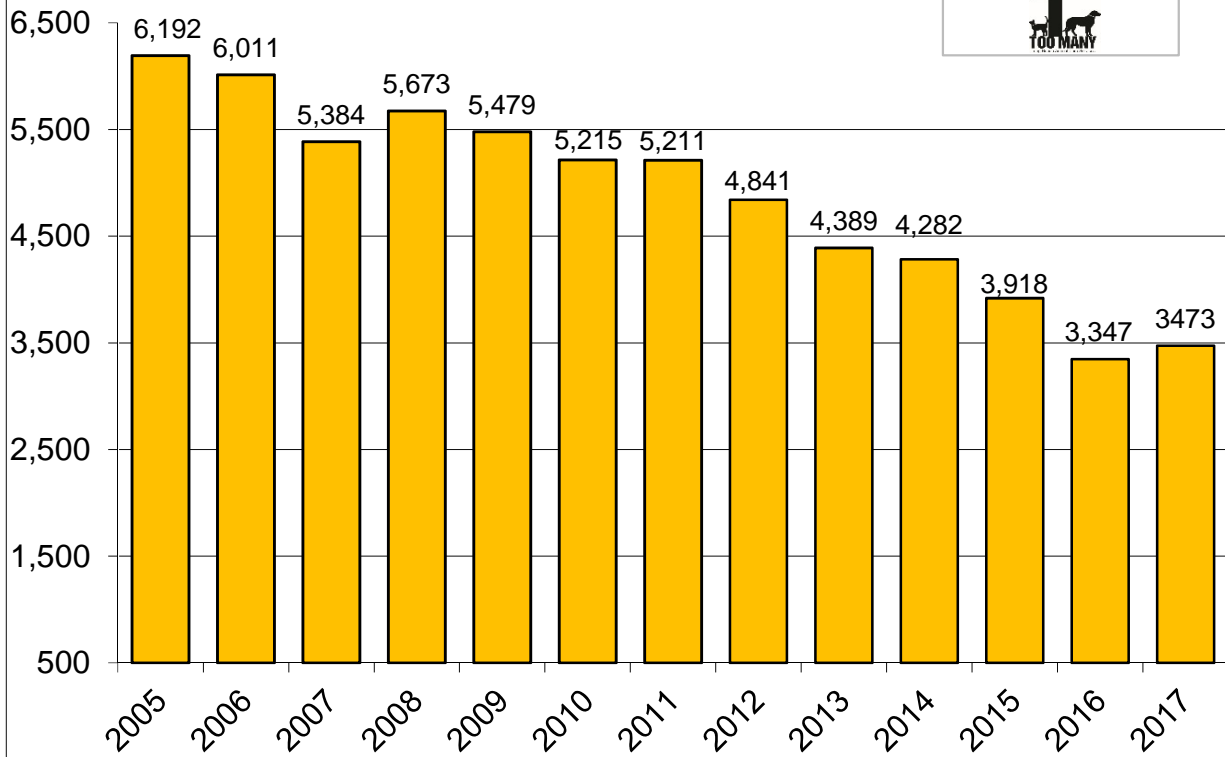

Cat Impounds By Year

Long Beach
Animal Care Services

Cat Euthanasia By Year

Long Beach
Animal Care Services

Dog Impounds By Year

Dog Euthanasia By Year

ANIMAL CARE SERVICES Live Release Rates 2001-2017