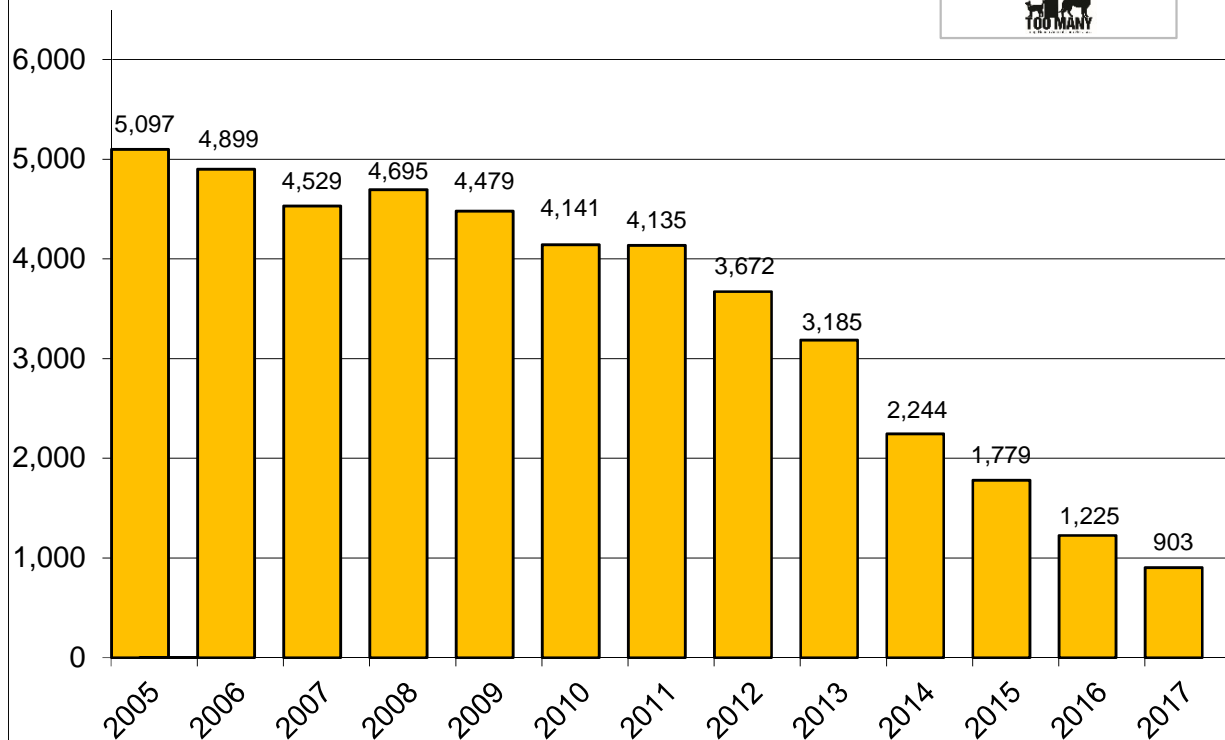

Cat Impounds By Year

Long Beach
Animal Care Services

Cat Euthanasia By Year

Long Beach
Animal Care Services

Dog Impounds By Year

Dog Euthanasia By Year

ANIMAL CARE SERVICES Live Release Rates 2001-2017