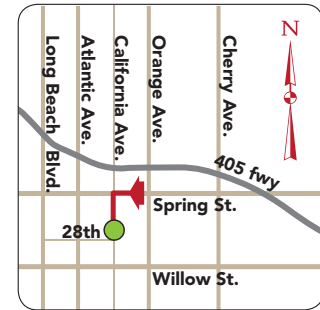

FREE, Permanent HHW & E-waste Collection Centers

Los Angeles County EDCO Recycling and Transfer Environmental Collection Center
Corner of 28th & California in Signal Hill (enter on 28th)

Open the second Saturday of each month, 9:00 am to 2:00 pm

Gaffey Street S.A.F.E. Center
1400 N. Gaffey St.
San Pedro, CA 90731
1-800-98-TOXIC (1-800-988-6942)

Open Saturdays and Sundays only
9:00 a.m. - 3:00 p.m.

Also, regional collection events are provided by L.A. County throughout the year:

www.888cleanLA.org

Updated July 2015

www.longbeach-recycles.org

ENVIRONMENTAL SERVICES BUREAU

WINNER NATION'S BEST SOLID WASTE MANAGEMENT PROGRAM AWARD