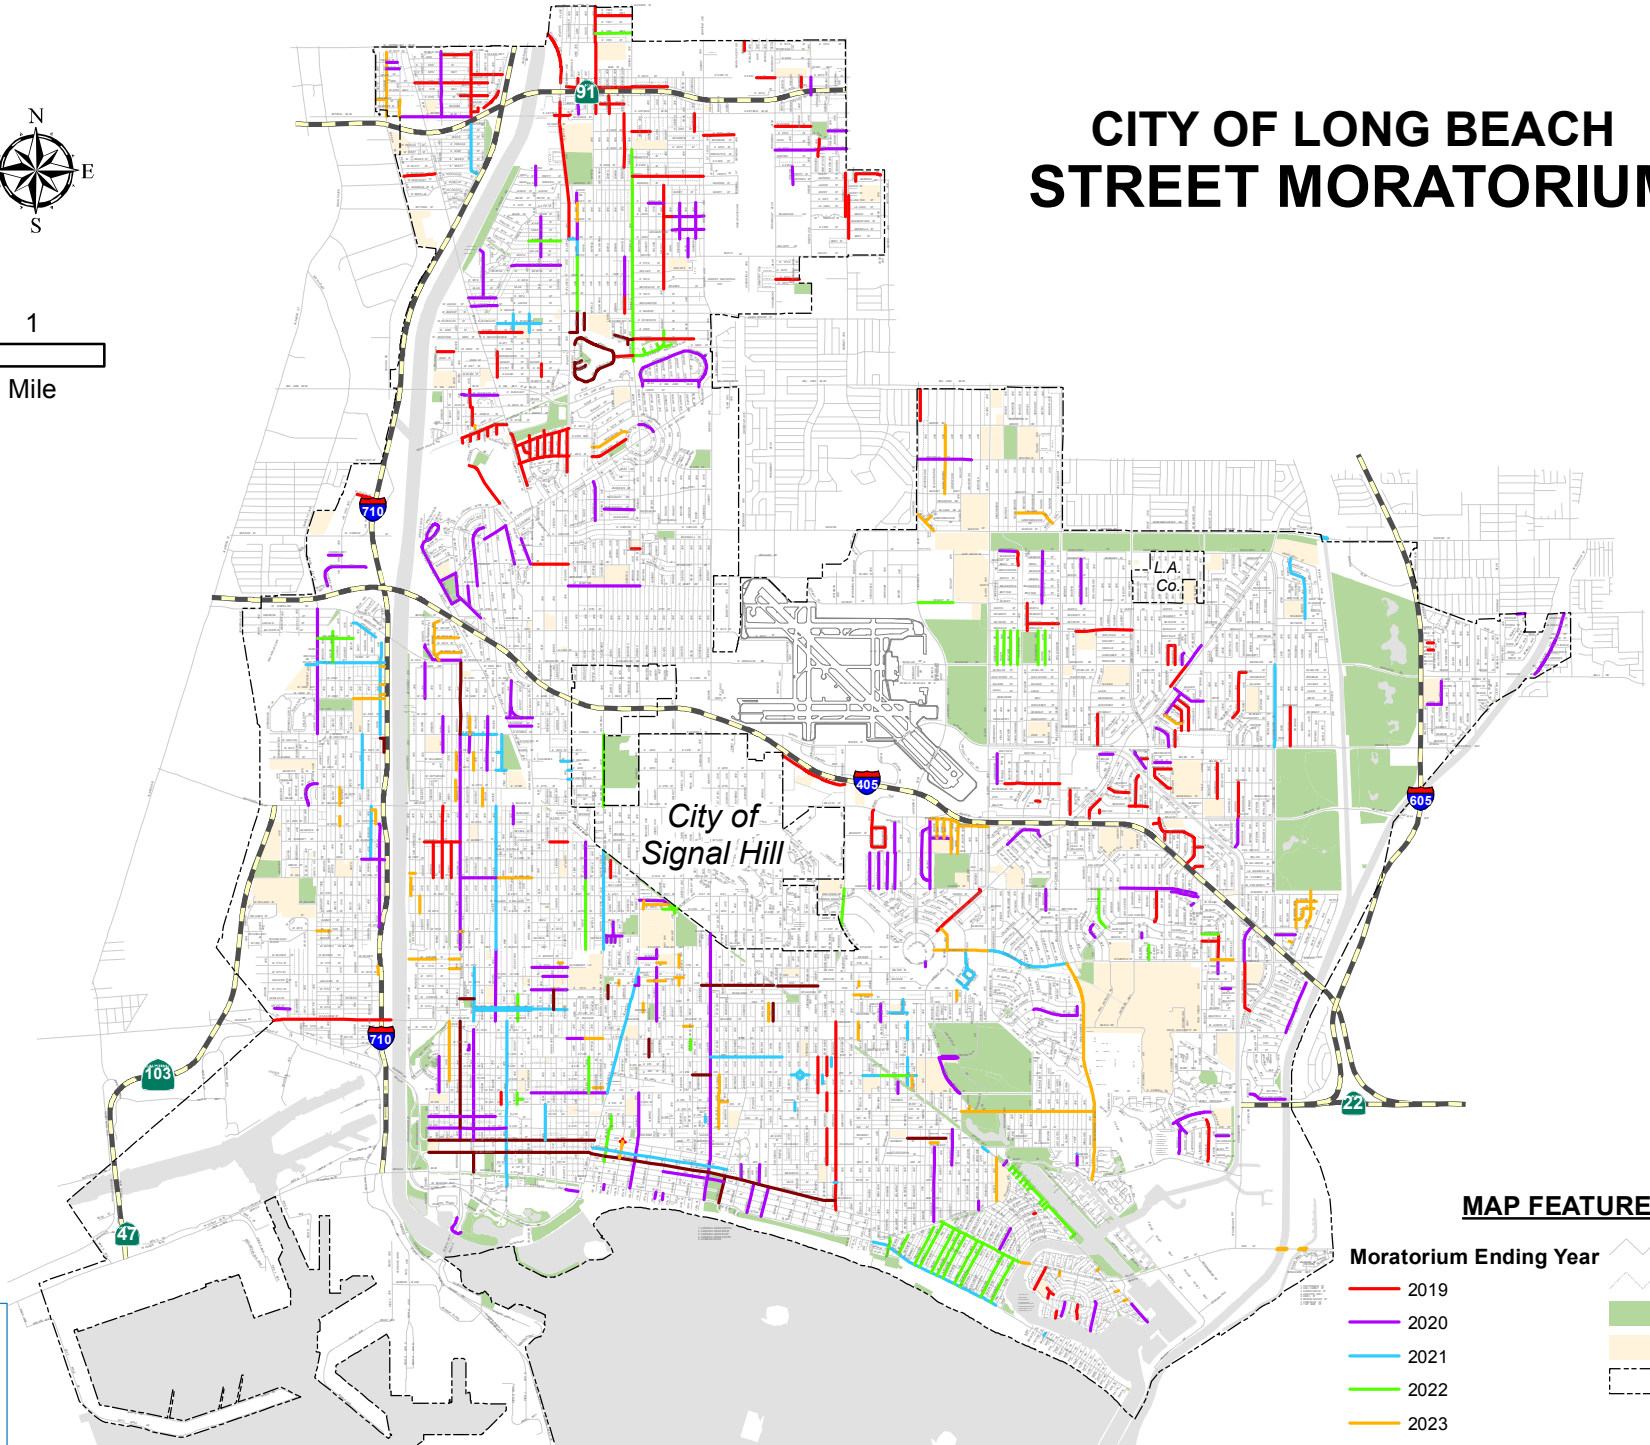

CITY OF LONG BEACH STREET MORATORIUM

1
Mile

MAP FEATURES

- | Moratorium Ending Year | Symbol |
|------------------------|----------------------|
| 2019 | Red line |
| 2020 | Purple line |
| 2021 | Blue line |
| 2022 | Green line |
| 2023 | Orange line |
| 2024 | Brown line |
| Streets | Thin grey line |
| Alleys | Thin light grey line |
| Parks | Green shaded area |
| Schools | Yellow shaded area |
| City Boundary | Dashed black line |