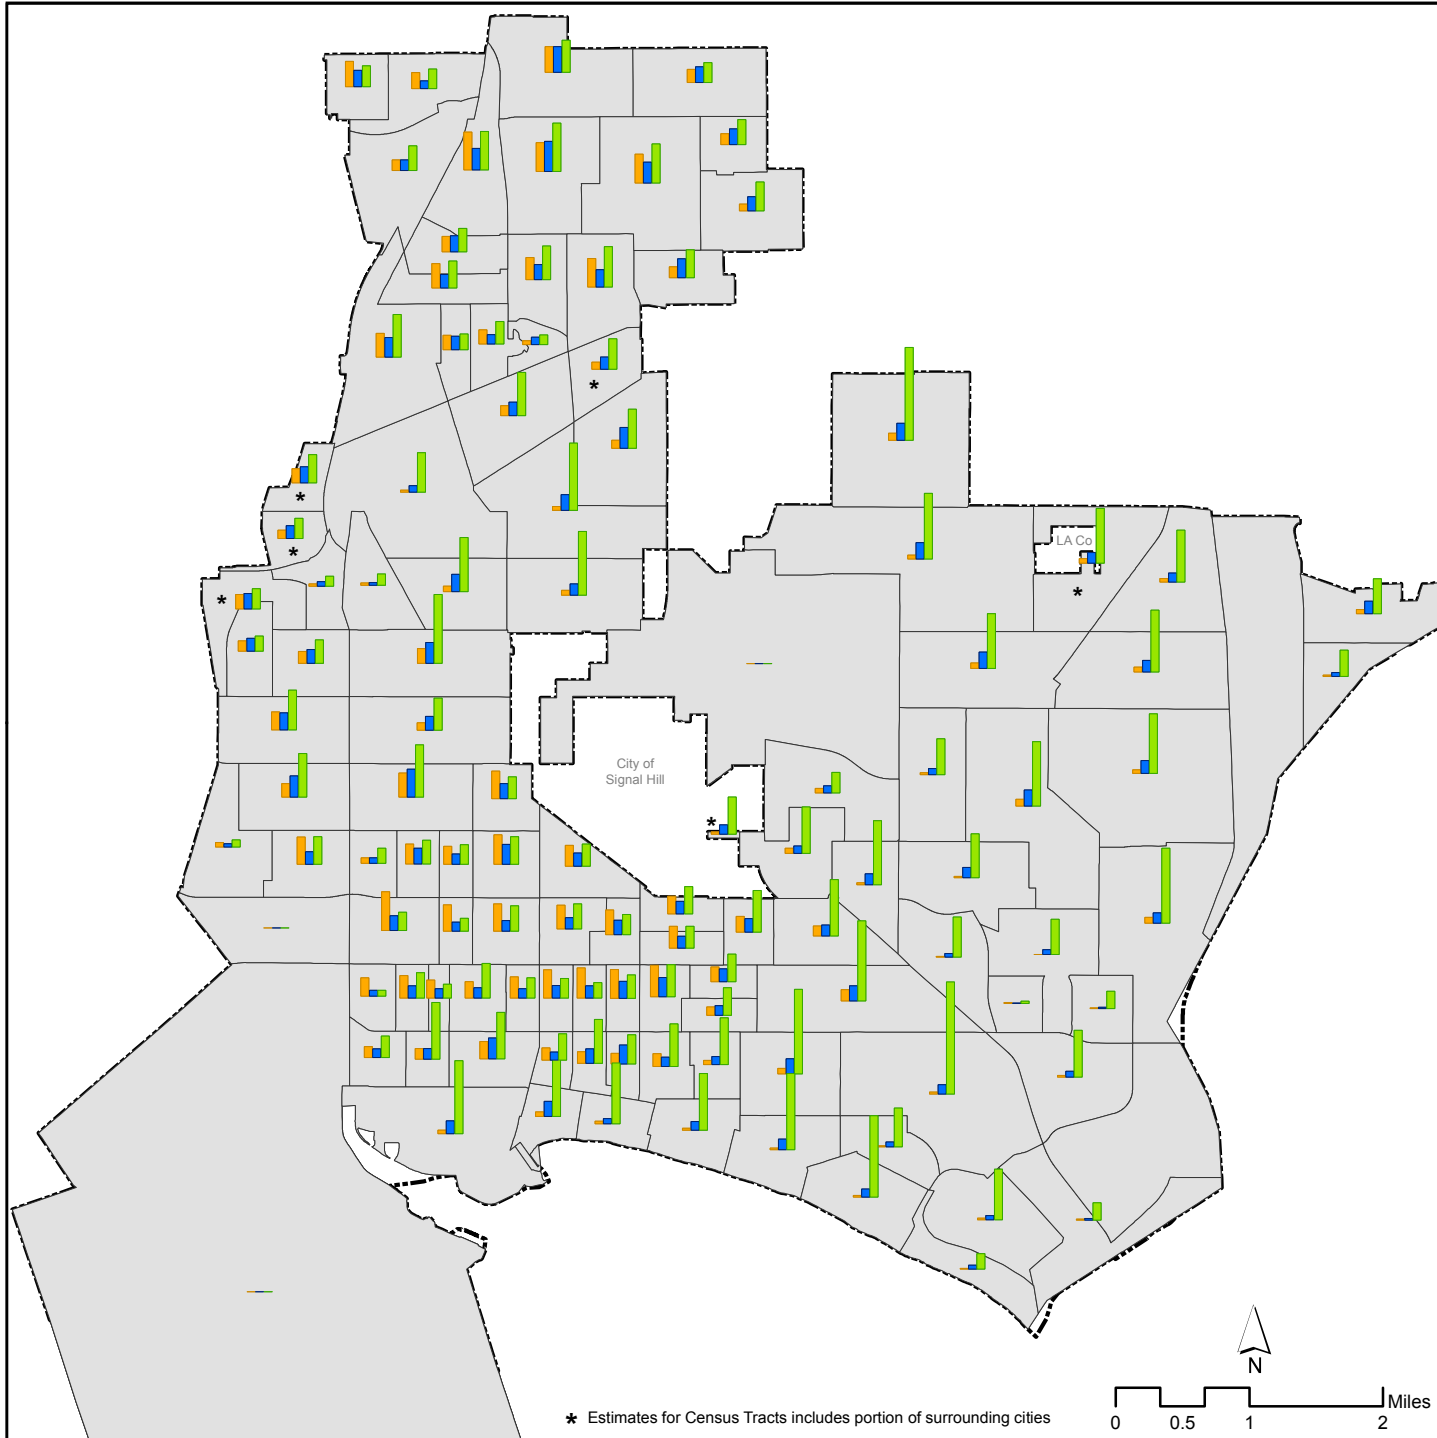

City of Long Beach, California

Highest Educational Attainment for Persons 18 & Older

American Community Survey 2010-2014

by
2010 Census Tracts

Highest Education Attainment

-  No Schooling to High School (No Diploma)
-  High School Graduate or GED
-  Some College or College Degree
-  Zero Population and/or No Data Available

Source: U.S. Census Bureau, 2010-2014
American Community Survey
Census Table B15001