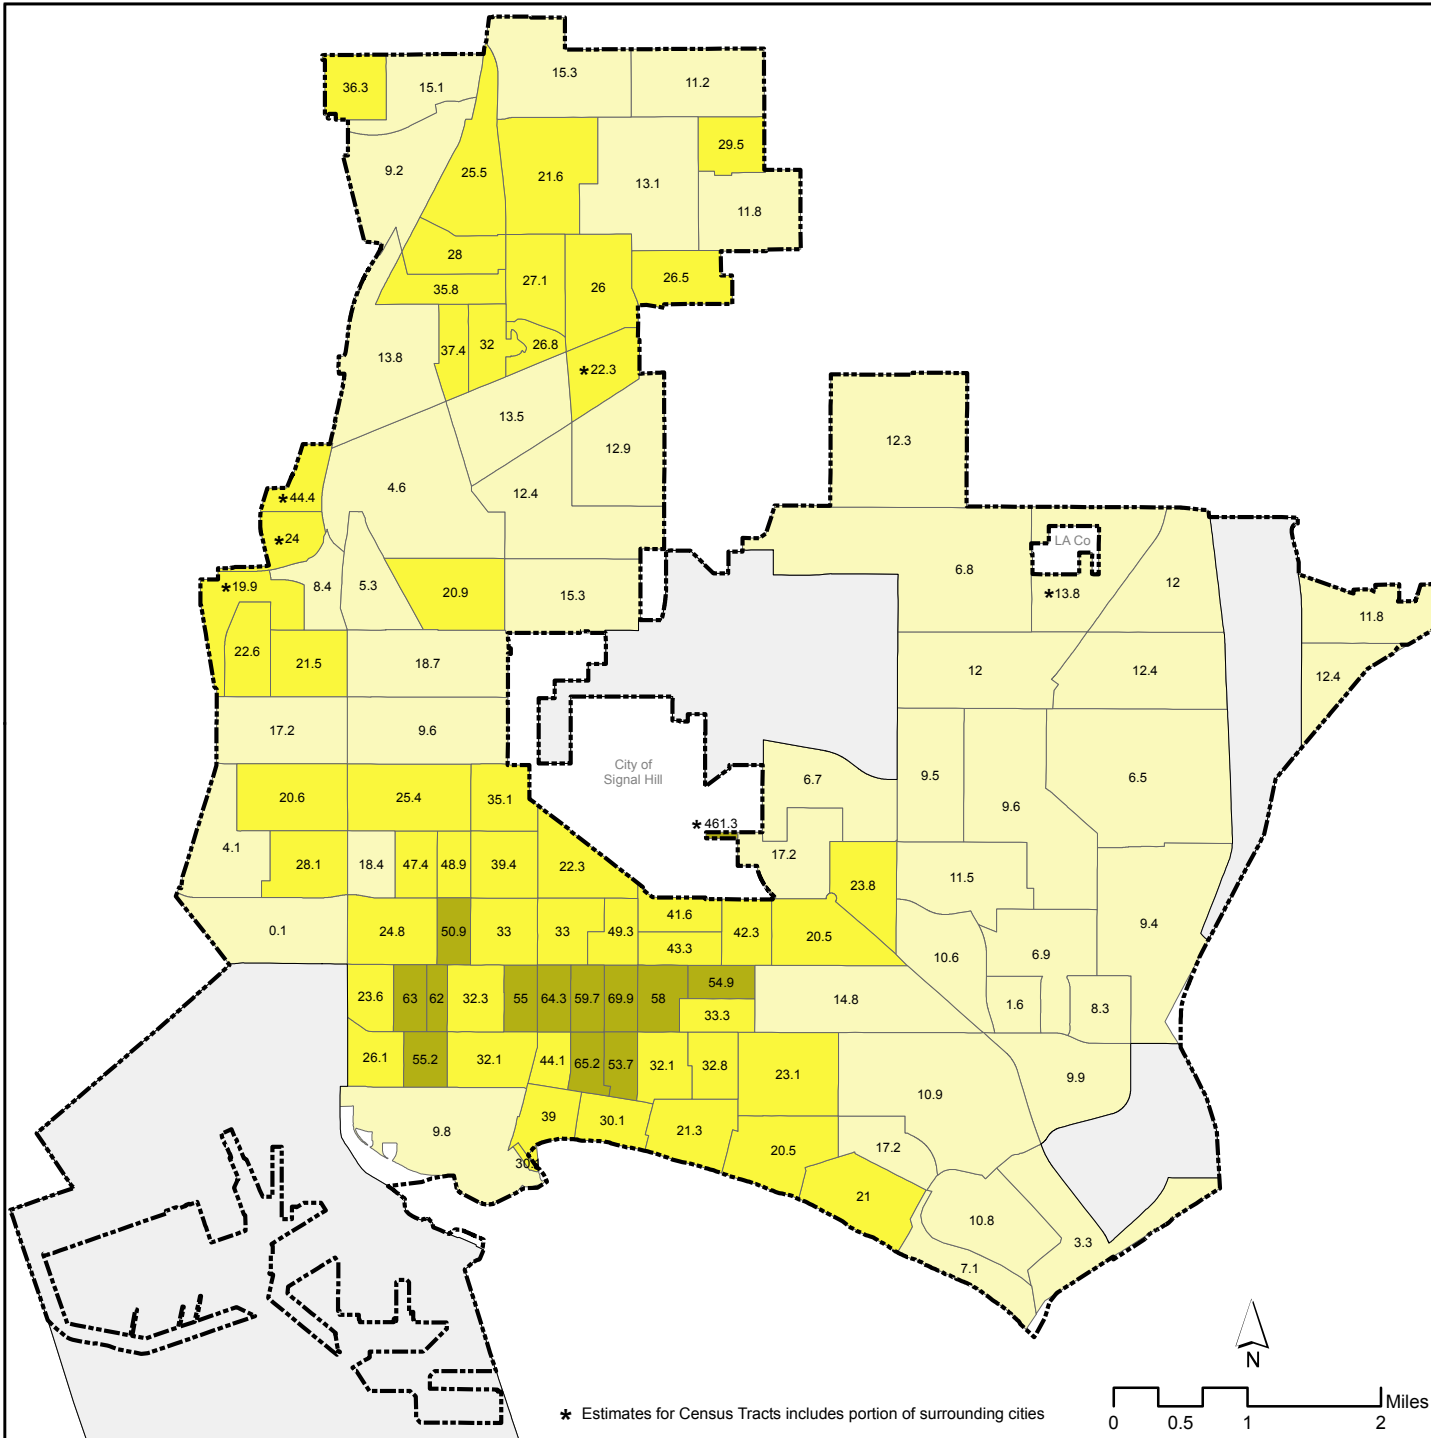

City of Long Beach, California

# Population Density

American Community Survey 2010-2014  
by  
2010 Census Tracts

## Persons Per Acre

Source: U.S. Census Bureau,  
2010-2014 American Community Survey  
Census Table B01003