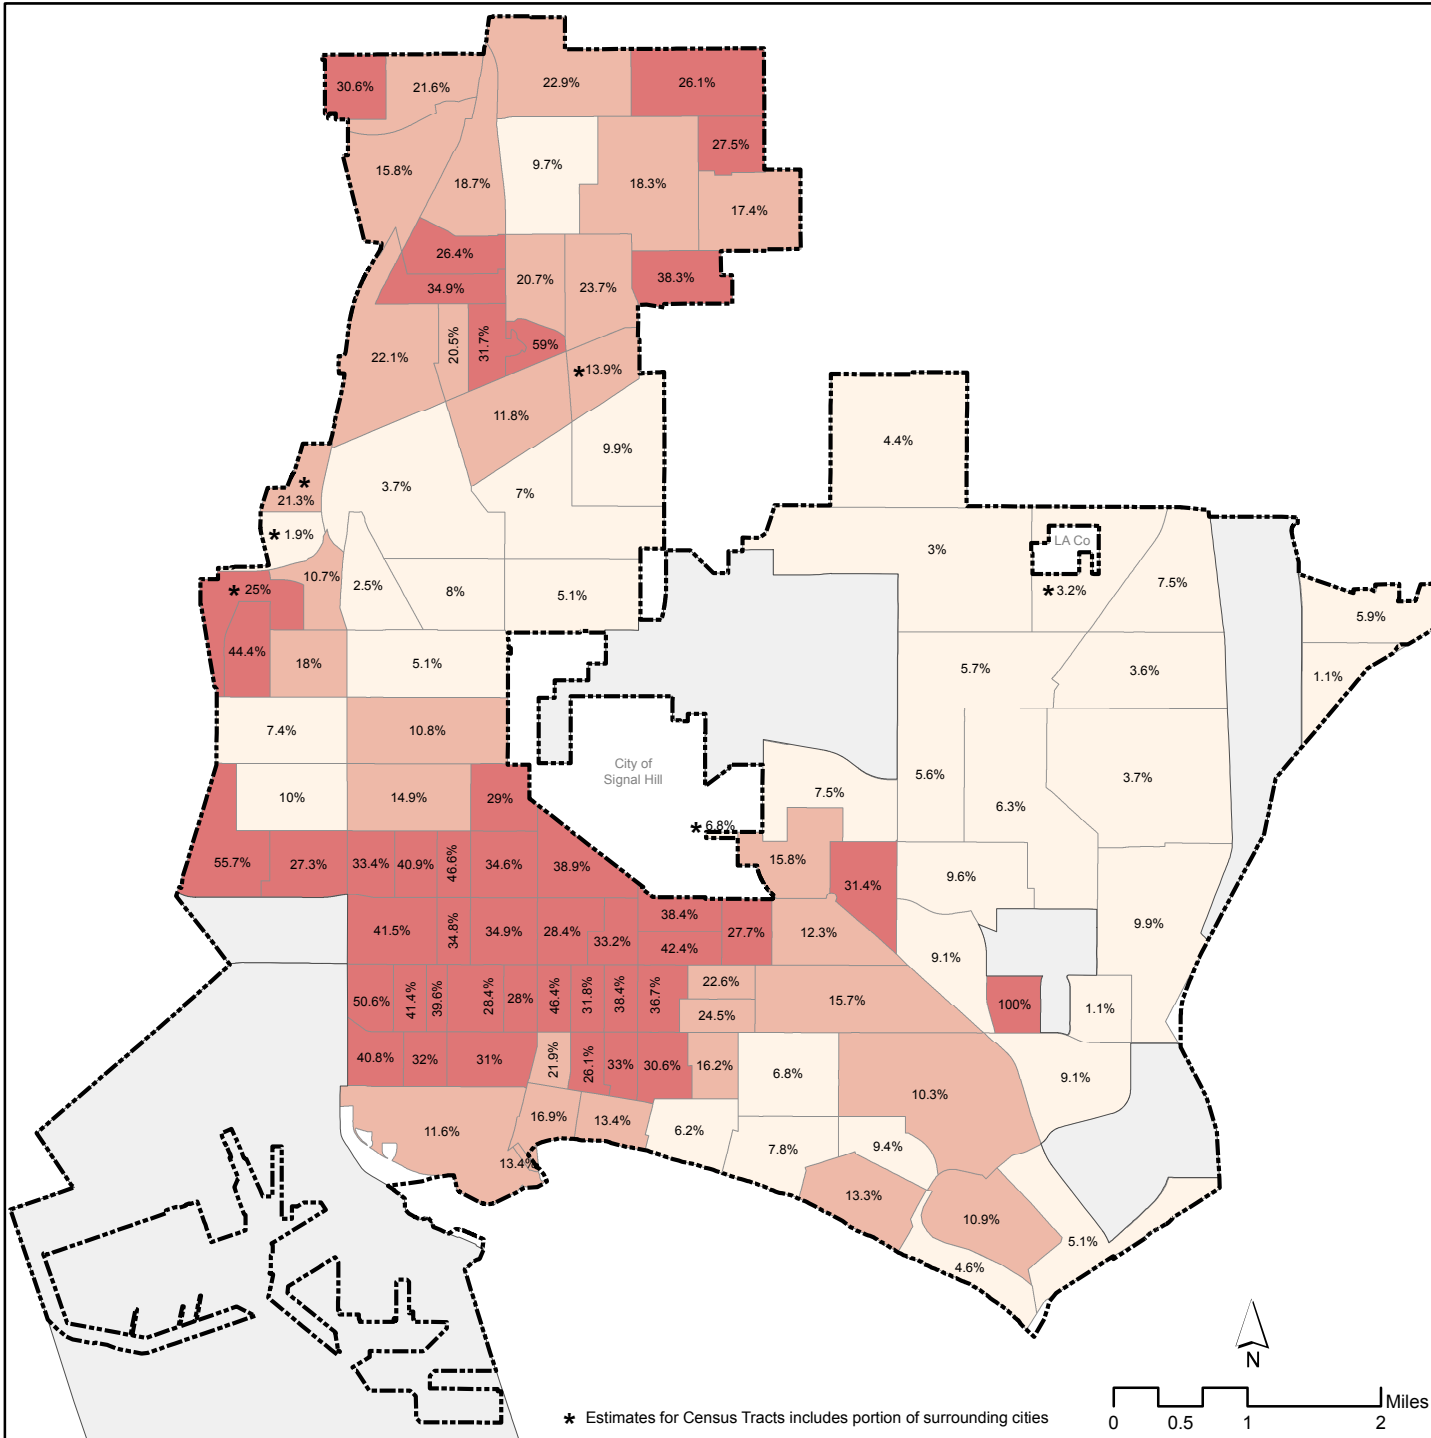

City of Long Beach, California

Percentage of Population Below Poverty Level

American Community Survey 2010-2014

by
2010 Census Tracts

Percent Below Poverty Level

Source: U.S. Census Bureau,
2010-2014 American Community Survey
Census Table B17001

* Estimates for Census Tracts includes portion of surrounding cities