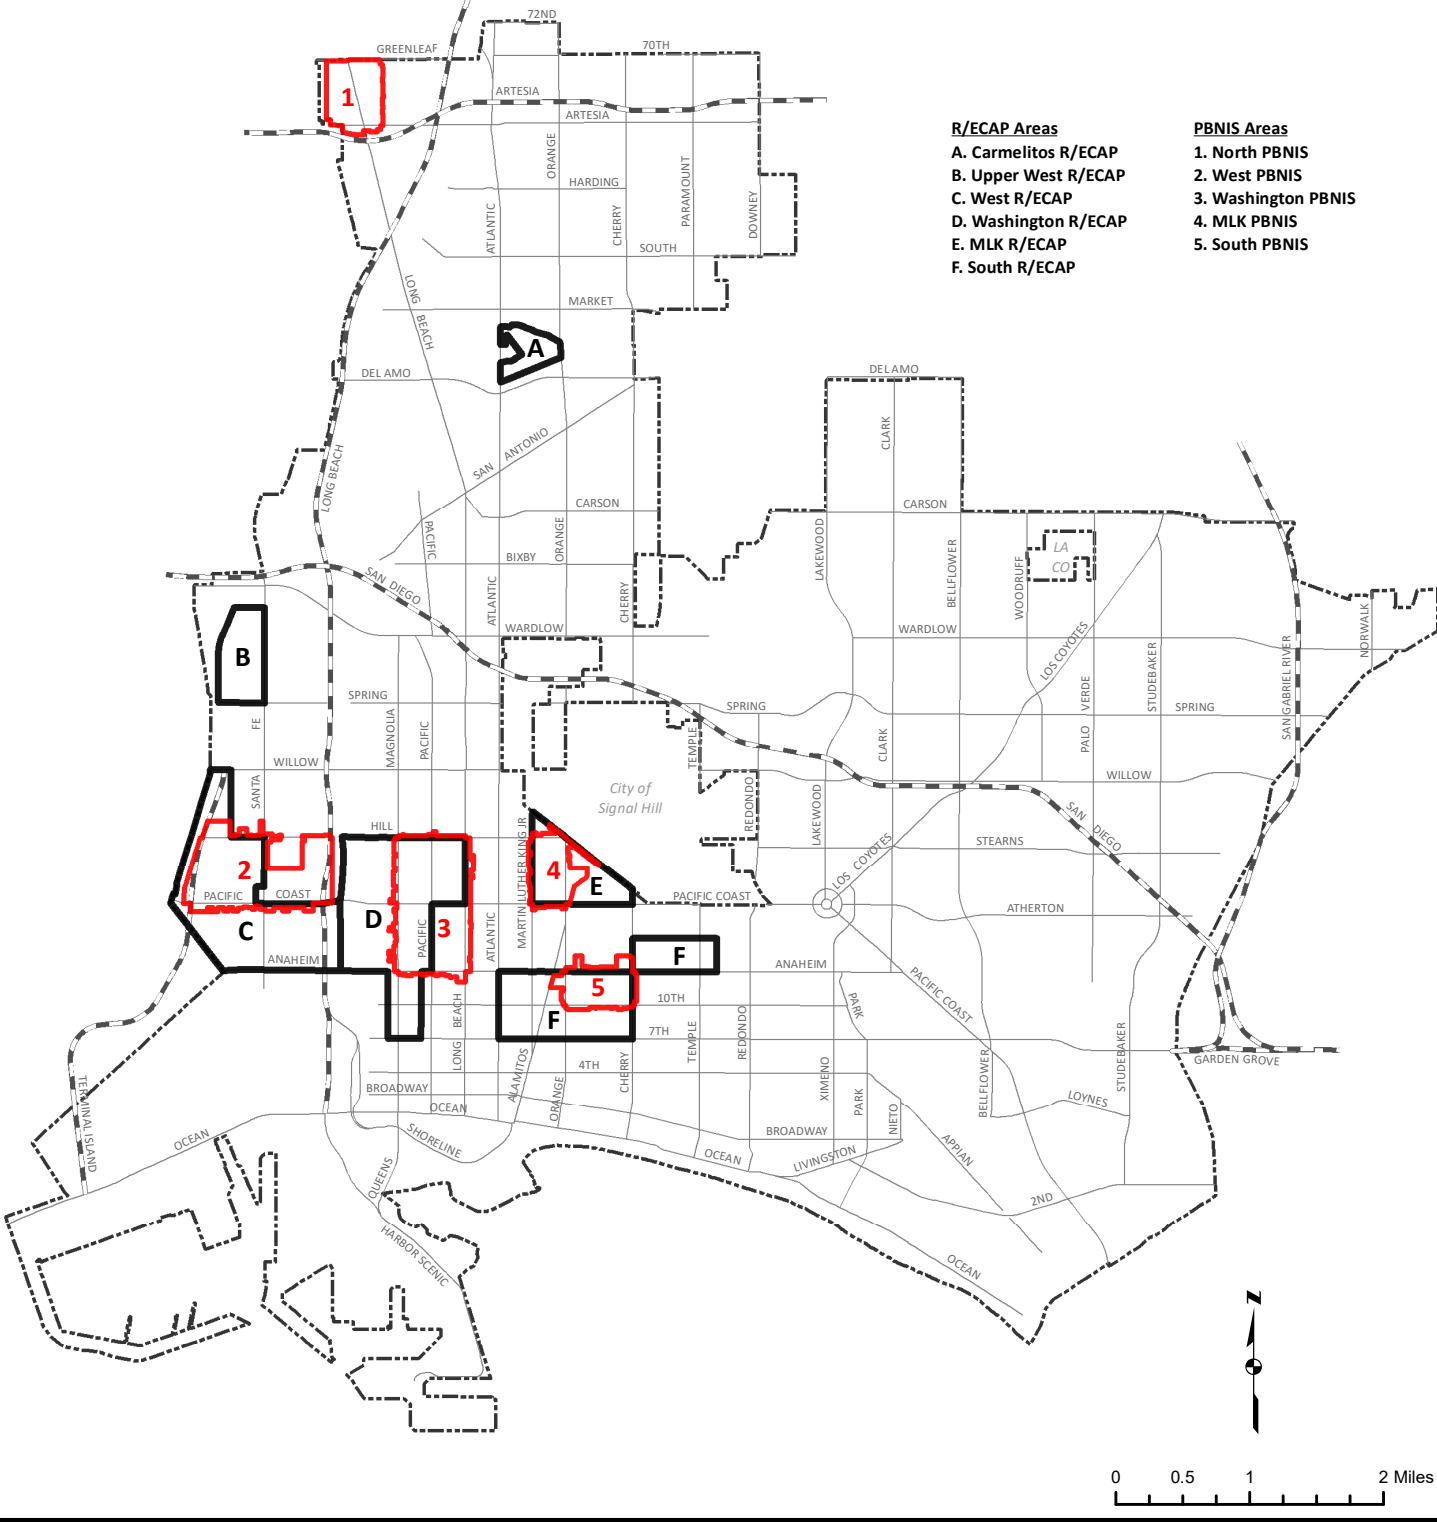

Legend

- Racially & Ethnically Concentrated Area of Poverty (R/ECAP)
- Place-Based Neighborhood Improvement Strategy (PBNIS) Area

R/ECAP Areas

- A. Carmelitos R/ECAP
- B. Upper West R/ECAP
- C. West R/ECAP
- D. Washington R/ECAP
- E. MLK R/ECAP
- F. South R/ECAP

PBNIS Areas

1. North PBNIS
2. West PBNIS
3. Washington PBNIS
4. MLK PBNIS
5. South PBNIS