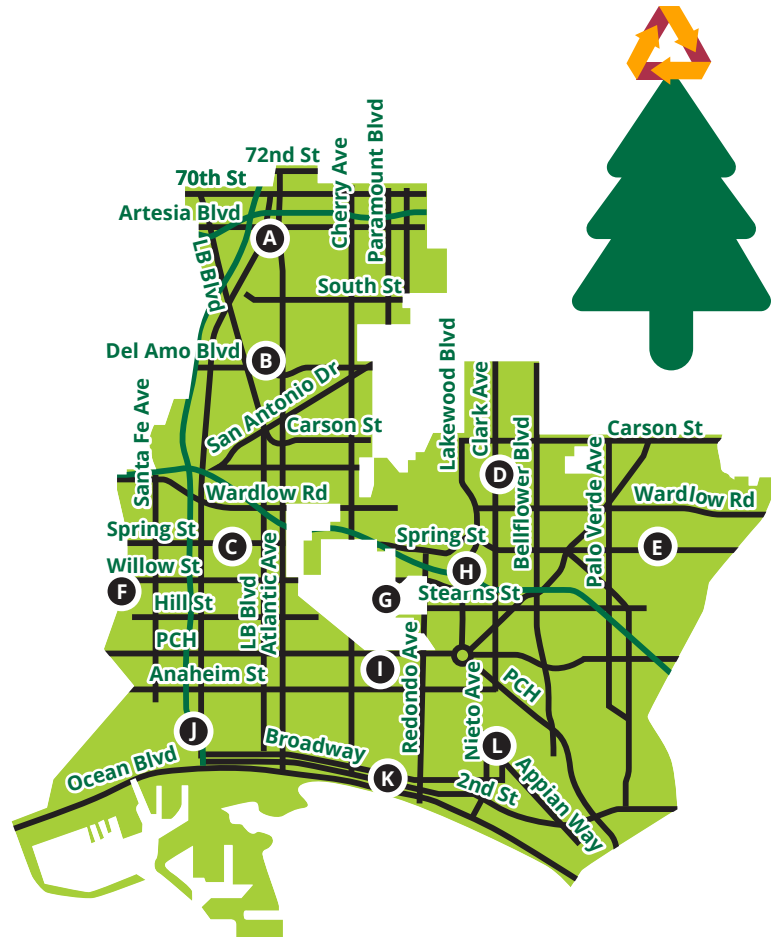

FREE HOLIDAY TREECYCLING

FREE Drop-Off Locations:

December 26, 2022–January 6, 2023

Monday–Friday: 9:00am–5:00pm

Saturday–Sunday: 9:00am–2:00pm

- A Houghton Park**
Myrtle Ave. at Harding St.
- B North Police Substation**
4891 N. Atlantic Ave.
At Del Amo Blvd.
Enter on 49th St.
- C Veterans Park**
28th St. at Pine Ave.
- D Wardlow Park**
Monlaco Rd. at Rutgers Ave.
- E El Dorado Park**
2760 N. Studebaker Rd.
South Parking Lot
Behind Administration Building
- F Hudson Park**
Hill St. at Webster Ave.
- G Environmental Services Bureau**
2929 E. Willow St.
- H Stearns Park**
23rd St. at Roycroft Ave.
- I Orizaba Park**
Orizaba Ave. at 14th St.
- J Cesar E. Chavez Park**
Golden Shore St. at 4th St.
- K Bixby Park**
1st St. at Cherry Ave.
- L Fire Station #14**
5200 Eliot St.

If unable to drop off, **FREE** holiday tree pick up is available for City refuse and recycling customers on **Saturday, January 7, 2023**. Please place tree out by 7:00am where your recycling is normally collected.

RECICLAJE GRATUITO DE ÁRBOLES DE NAVIDAD

Lugares de colección GRATUITA:
26 de diciembre de 2022 al 6 de enero de 2023
lunes a viernes: De 9:00 a. m. a 5:00 p. m.
sábado y domingo: De 9:00 a. m. a 2:00 p. m.