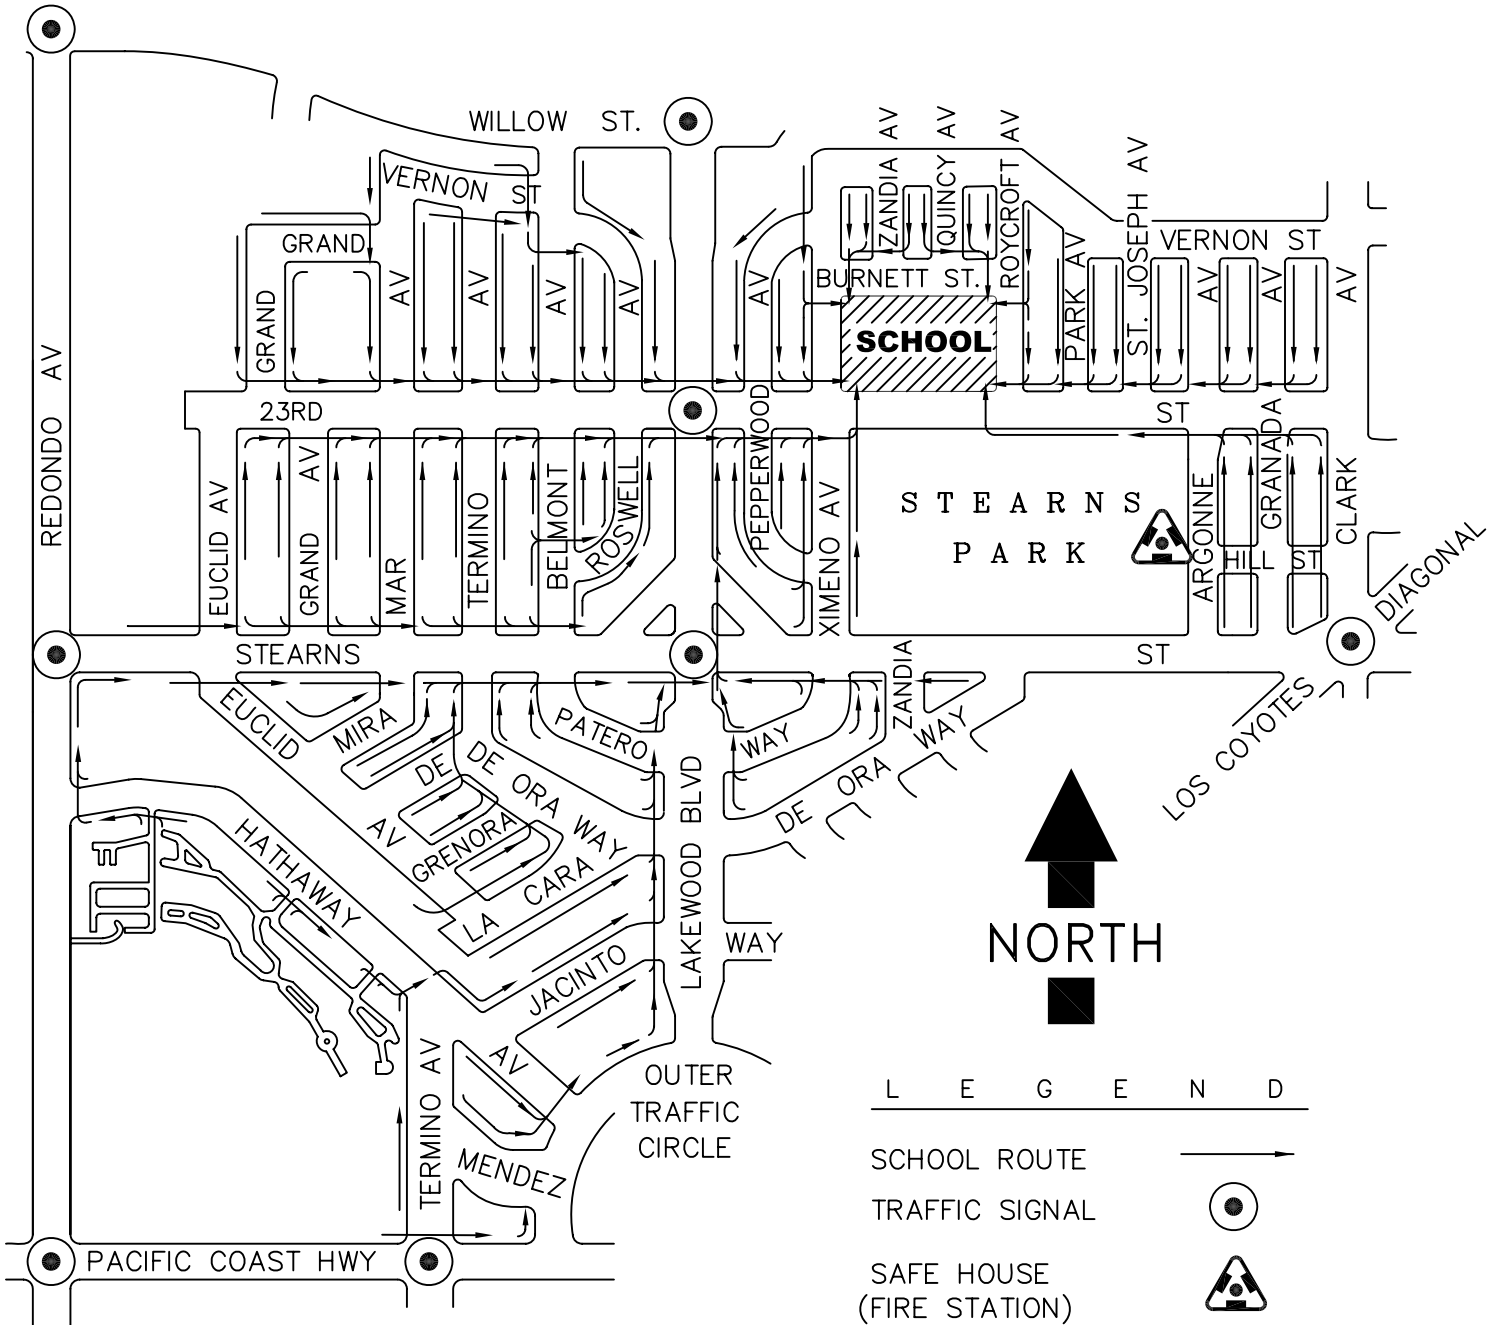

Telephone: 498-2431

NOTE TO PARENTS:

WILL YOU PLEASE TAKE A COLORED PENCIL OR CRAYOLA AND HELP YOUR CHILD MARK HIS OR HER HOME AND THE ROUTE HE OR SHE SHOULD TAKE TO SCHOOL, FOLLOWING THE GENERAL PATTERN OF ARROWS. ←

IT IS SUGGESTED THAT YOU ACTUALLY WALK OVER THE ROUTE WITH YOUR CHILD, ANSWERING ANY QUESTIONS HE OR SHE MAY HAVE CONCERNING THE MAP, POINTING OUT SUCH TRAFFIC CONTROL FEATURES AS STOP SIGNS, SIGNALS, ETC. ON HIS OR HER ROUTE TO SCHOOL.

PLEASE KEEP THIS MAP IN YOUR HOME AND GO OVER IT WITH YOUR CHILD FROM TIME TO TIME TO MAKE SURE THAT HE OR SHE KNOWS AND USES THE SCHOOL ROUTE.

Keep this Page in your Phone Book for Future Reference

REV. 7/05