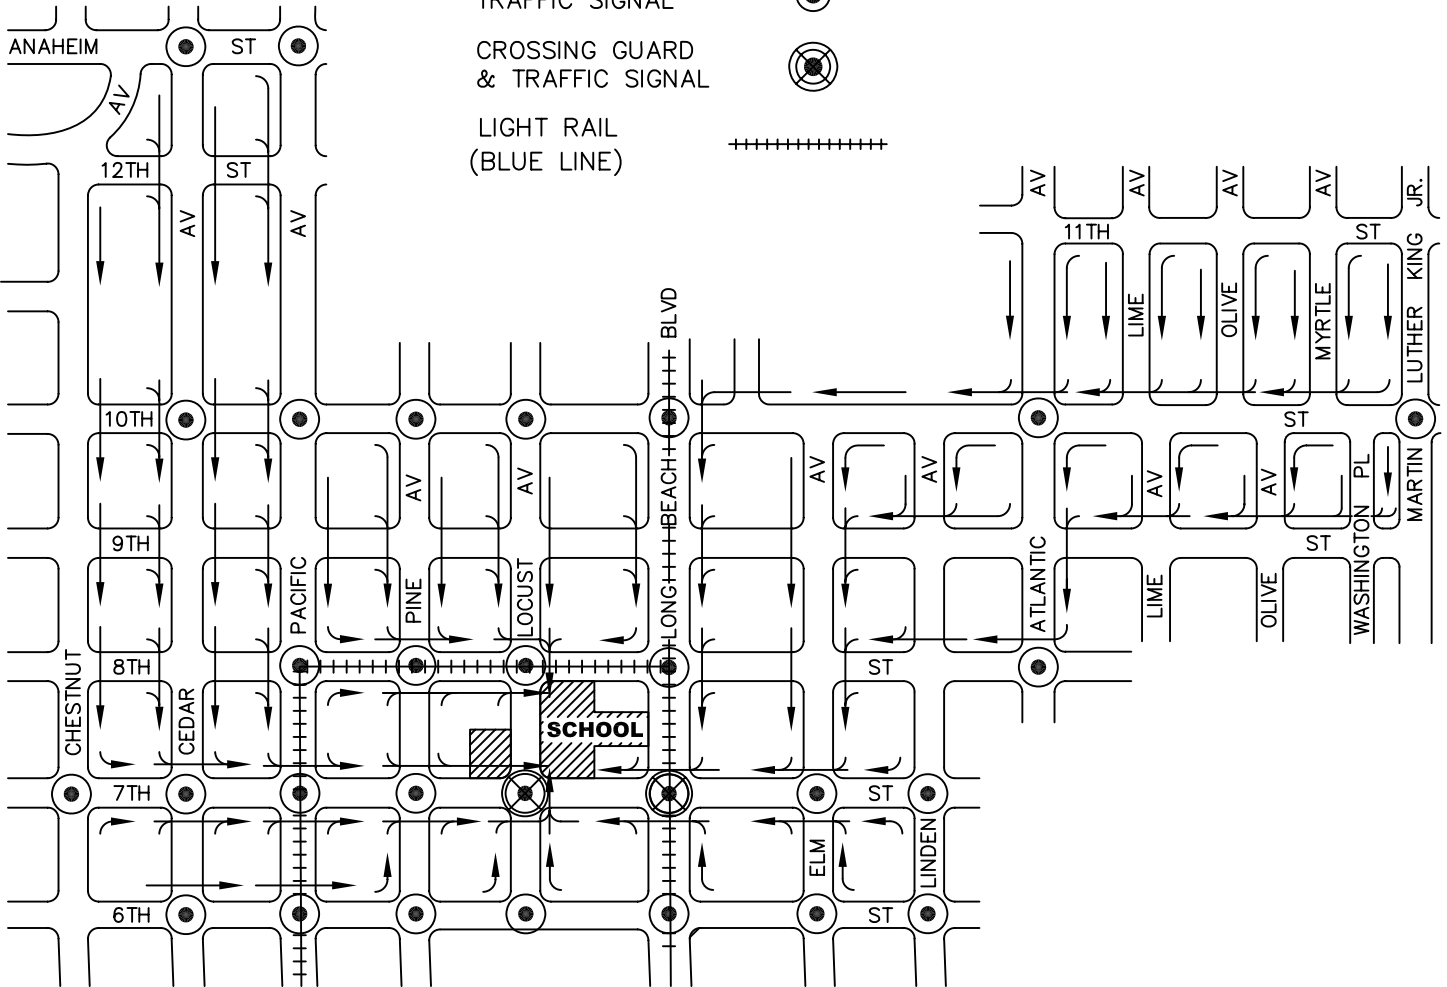

## LEGEND

SCHOOL ROUTE

TRAFFIC SIGNAL

CROSSING GUARD  
& TRAFFIC SIGNAL

LIGHT RAIL  
(BLUE LINE)

### NOTE TO PARENTS:

WILL YOU PLEASE TAKE A COLORED PENCIL OR CRAYOLA AND HELP YOUR CHILD MARK HIS OR HER HOME AND THE ROUTE HE OR SHE SHOULD TAKE TO SCHOOL, FOLLOWING THE GENERAL PATTERN OF ARROWS.

IT IS SUGGESTED THAT YOU ACTUALLY WALK OVER THE ROUTE WITH YOUR CHILD, ANSWERING ANY QUESTIONS HE OR SHE HAVE CONCERNING THE MAP, POINTING OUT SUCH TRAFFIC CONTROL FEATURES AS STOP SIGNS, SIGNALS, ETC. ON HIS OR HER ROUTE TO SCHOOL.