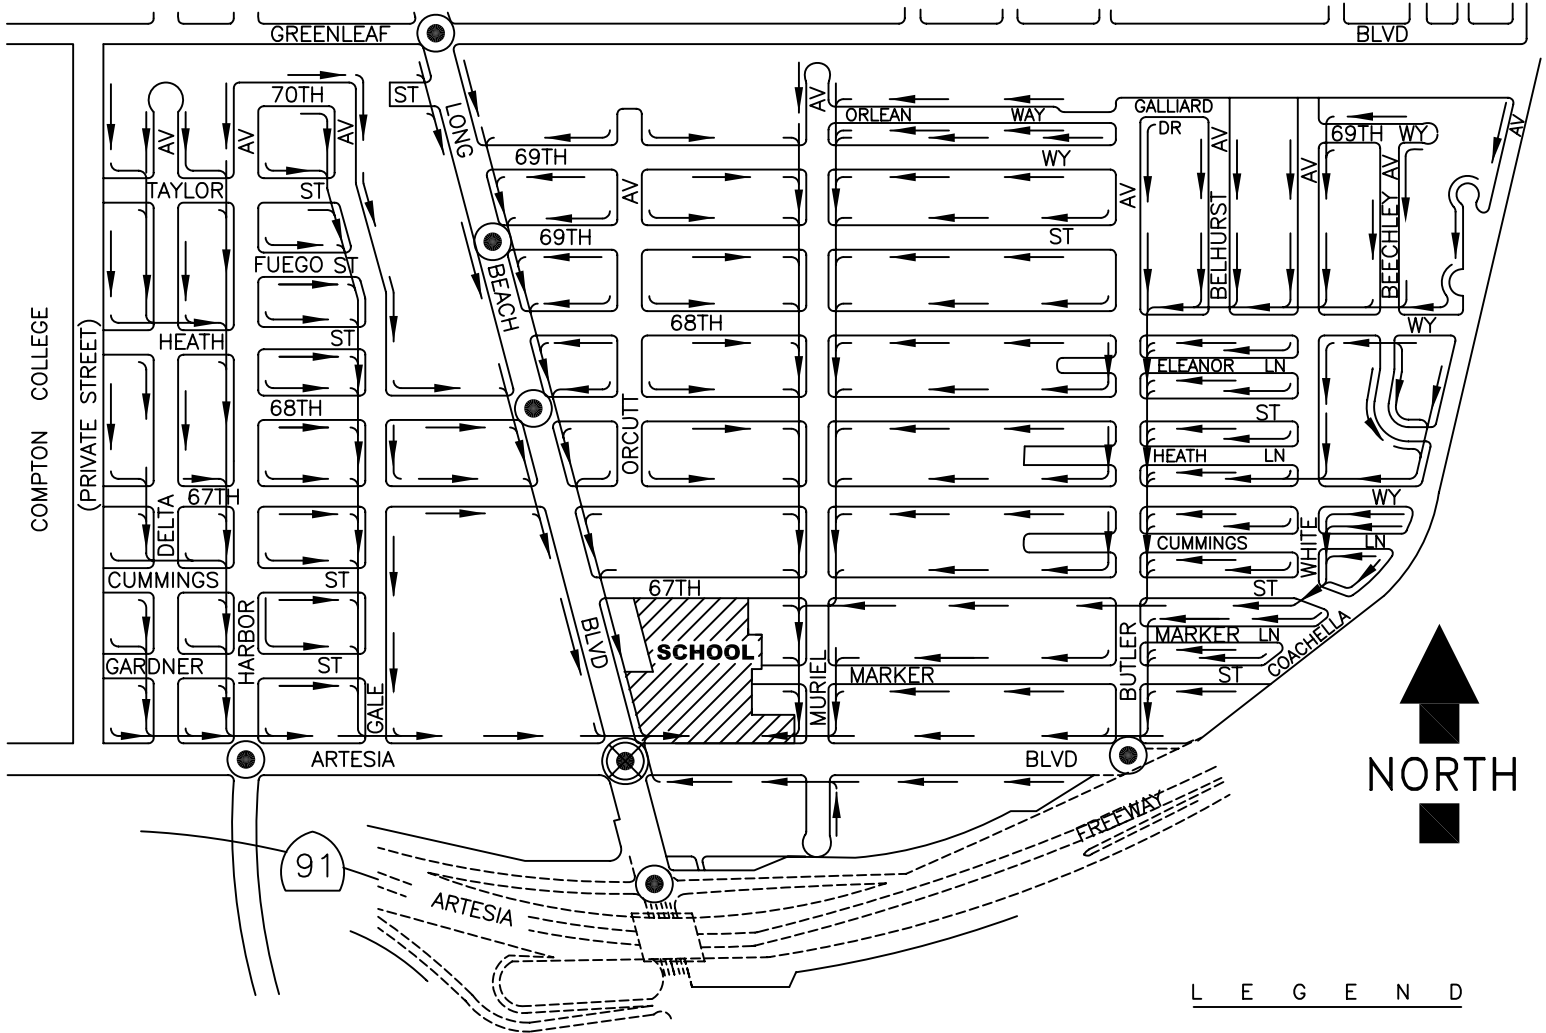

# KING

**145 E. Artesia Street, 90805**  
**Telephone: 428-1232**

**NOTE TO PARENTS:**

WILL YOU PLEASE TAKE A COLORED PENCIL OR CRAYOLA AND HELP YOUR CHILD MARK HIS OR HER HOME AND THE ROUTE HE OR SHE SHOULD TAKE TO SCHOOL, FOLLOWING THE GENERAL PATTERN OF ARROWS.

IT IS SUGGESTED THAT YOU ACTUALLY WALK OVER THE ROUTE WITH YOUR CHILD, ANSWERING ANY QUESTIONS HE OR SHE MAY HAVE CONCERNING THE MAP, POINTING OUT SUCH TRAFFIC CONTROL FEATURES AS STOP SIGNS, SIGNALS, ETC. ON HIS HER ROUTE TO SCHOOL.