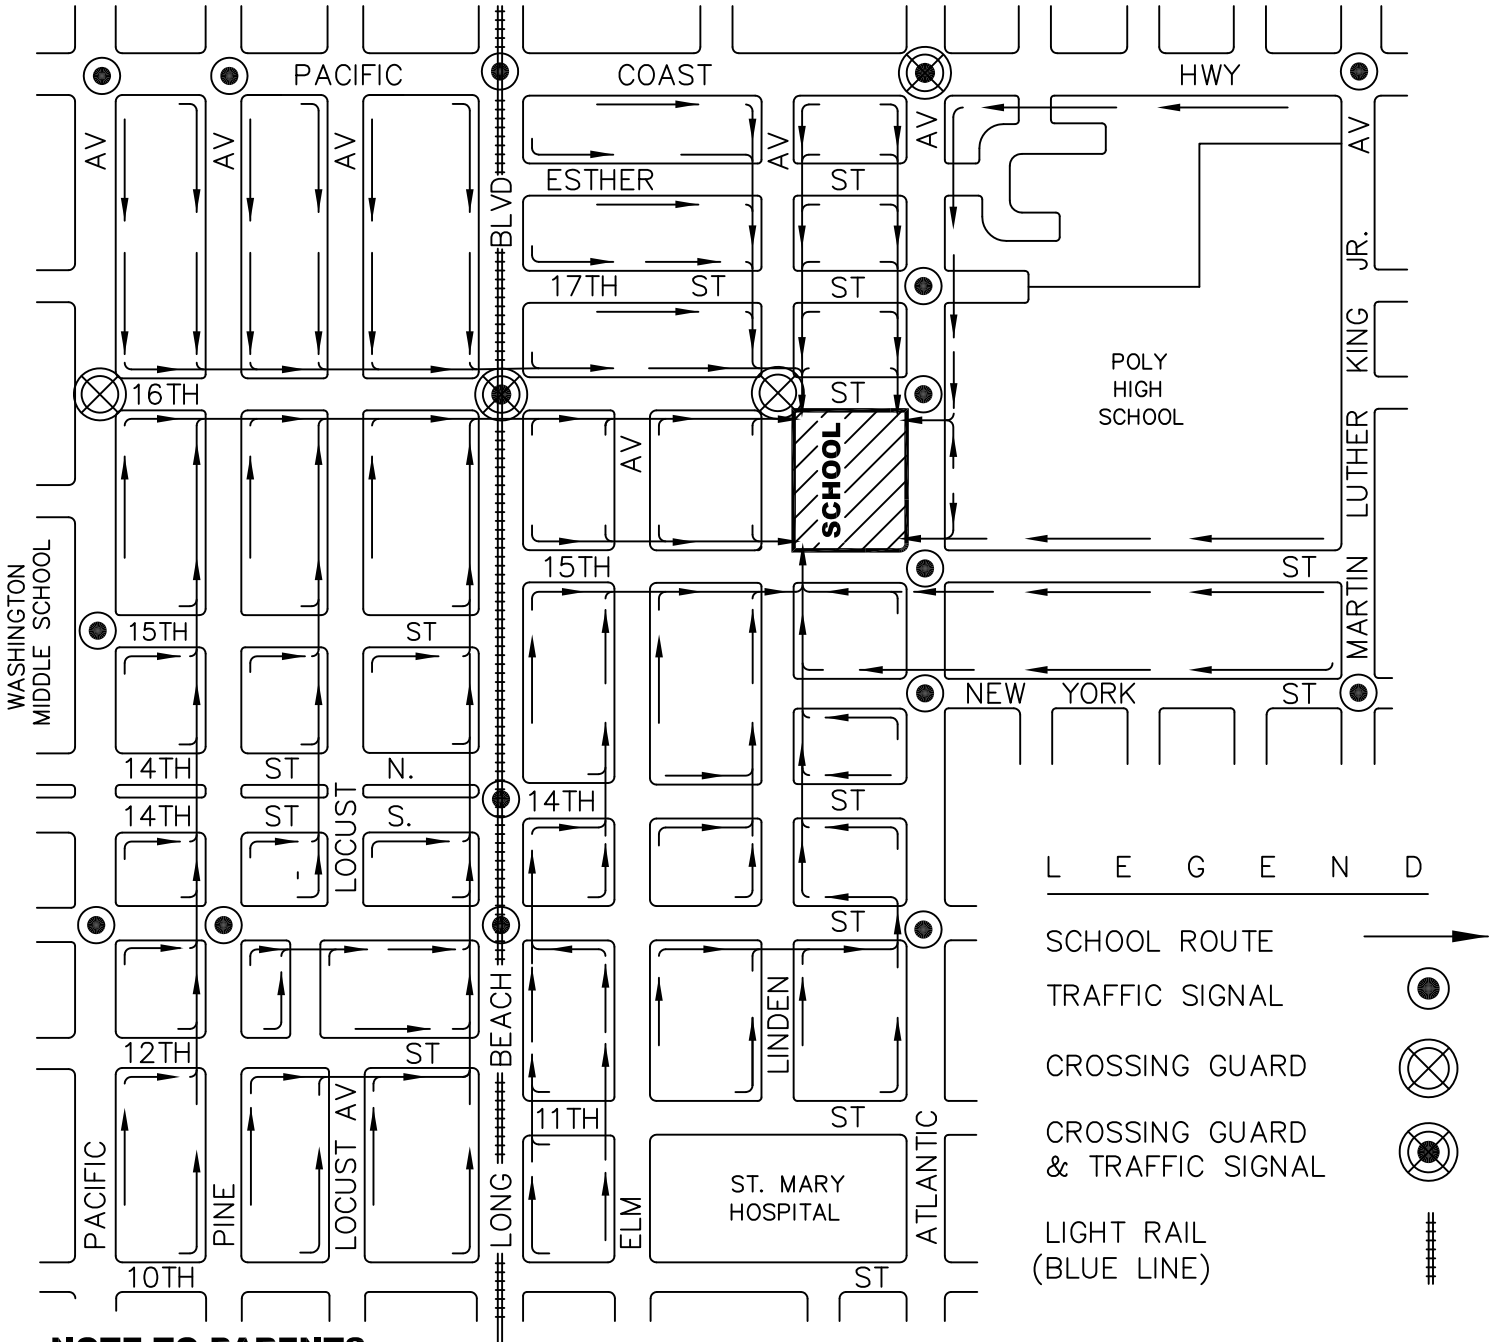

ROOSEVELT

FIRE AND PARAMEDICS: **911**

1574 Linden Avenue, 90813

POLICE:
Emergency: **911**

Telephone: 599-1888

Traffic Enforcement: 570-7209
Crossing Guards: 570-7240

TRAFFIC ENGINEERING: 570-6331

NOTE TO PARENTS:

WILL YOU PLEASE TAKE A COLORED PENCIL OR CRAYOLA AND HELP YOUR CHILD MARK HIS OR HER HOME AND THE ROUTE HE OR SHE SHOULD TAKE TO SCHOOL, FOLLOWING THE GENERAL PATTERN OF ARROWS.

IT IS SUGGESTED THAT YOU ACTUALLY WALK OVER THE ROUTE WITH YOUR CHILD, ANSWERING ANY QUESTIONS HE OR SHE HAVE CONCERNING THE MAP, POINTING OUT SUCH TRAFFIC CONTROL FEATURES AS STOP SIGNS, SIGNALS, ETC. ON HIS OR HER ROUTE TO SCHOOL.

PLEASE KEEP THIS MAP IN YOUR HOME AND GO OVER IT WITH YOUR CHILD FROM TIME TO TIME TO MAKE SURE THAT HE OR SHE KNOWS AND USES THE SCHOOL ROUTE.

Keep this Page in your Phone Book for Future Reference