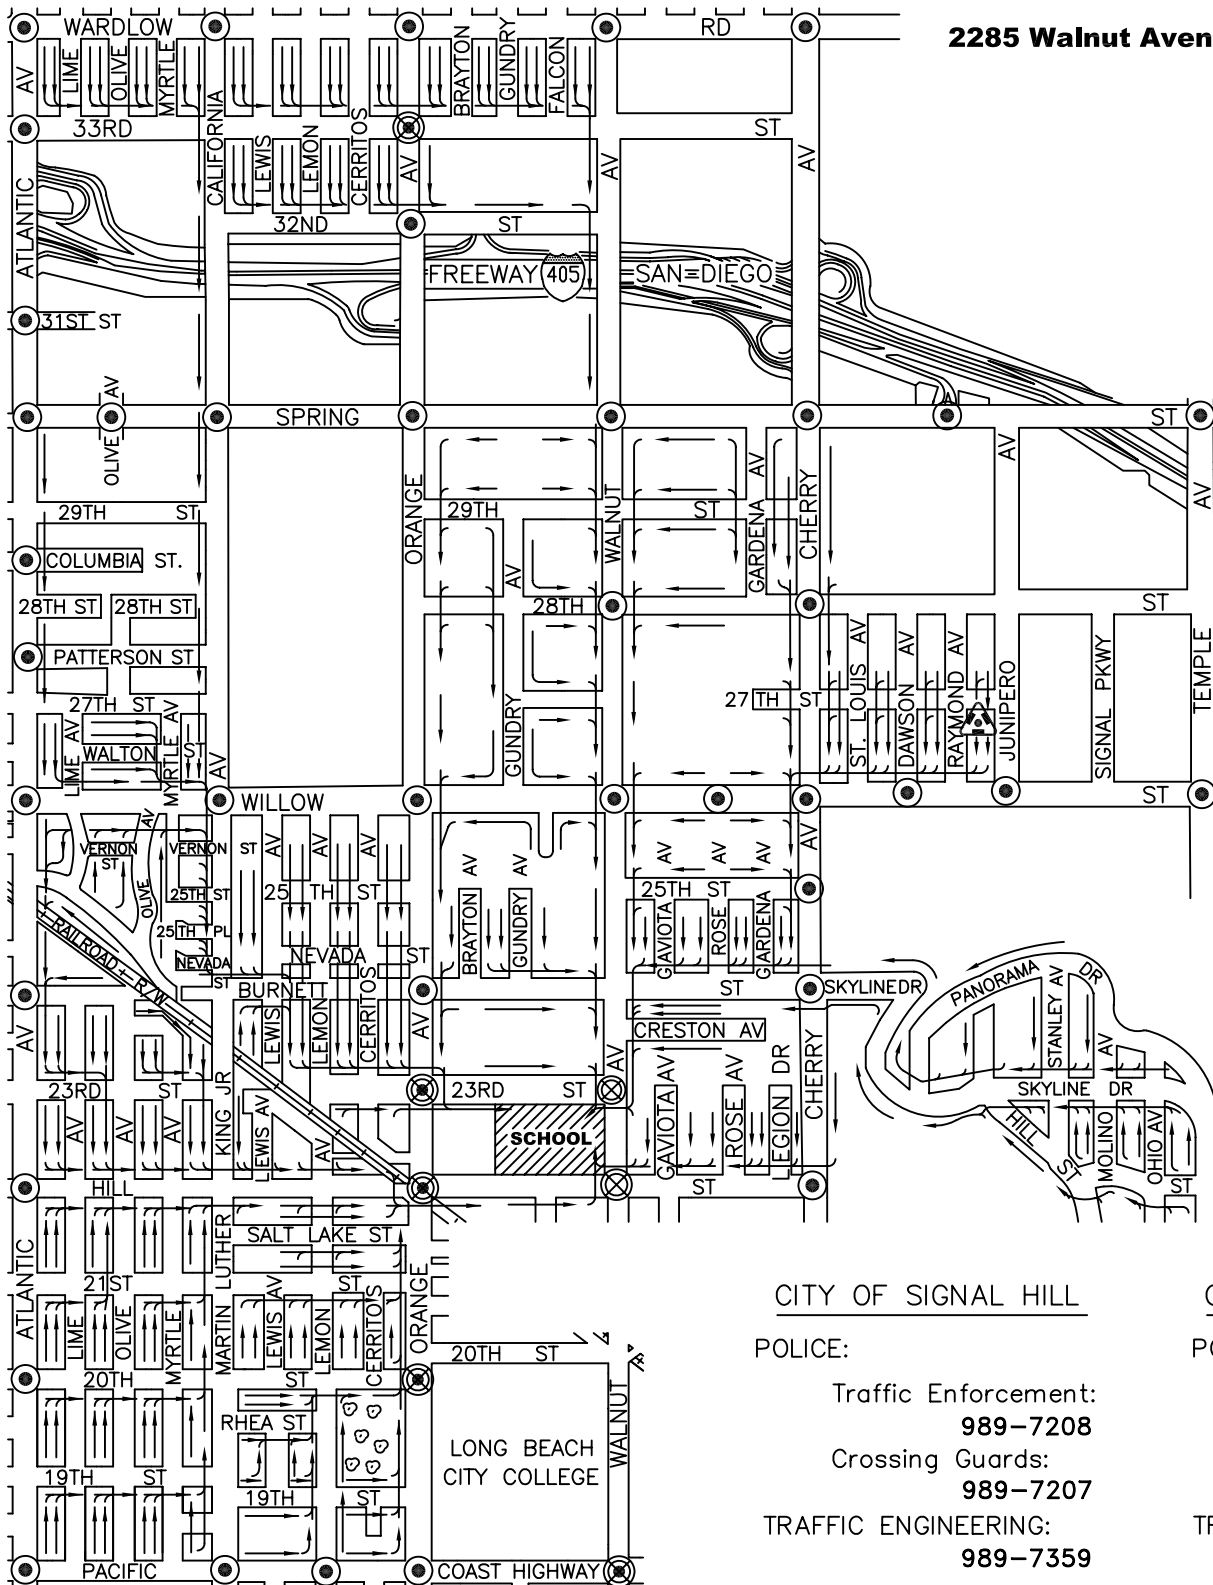

Fire and Paramedics: 911

Police and Emergency: 911

SIGNAL HILL

2285 Walnut Avenue, Signal Hill, 90755

Telephone: 426-8170

NORTH

LEGEND

- SCHOOL ROUTE
- TRAFFIC SIGNAL
- CROSSING GUARD
- CROSSING GUARD & TRAFFIC SIGNAL
- SAFE HOUSE (FIRE STATION)

NOTE TO PARENTS:

WILL YOU PLEASE TAKE A COLORED PENCIL OR CRAYOLA AND HELP YOUR CHILD MARK HIS OR HER HOME AND THE ROUTE HE OR SHE SHOULD TAKE TO SCHOOL, FOLLOWING THE GENERAL PATTERN OF ARROWS.

IT IS SUGGESTED THAT YOU ACTUALLY WALK OVER THE ROUTE WITH YOUR CHILD, ANSWERING ANY QUESTIONS HE OR SHE HAVE CONCERNING THE MAP, POINTING OUT SUCH TRAFFIC CONTROL FEATURES AS STOP SIGNS, SIGNALS, ETC. ON HIS OR HER ROUTE TO SCHOOL.