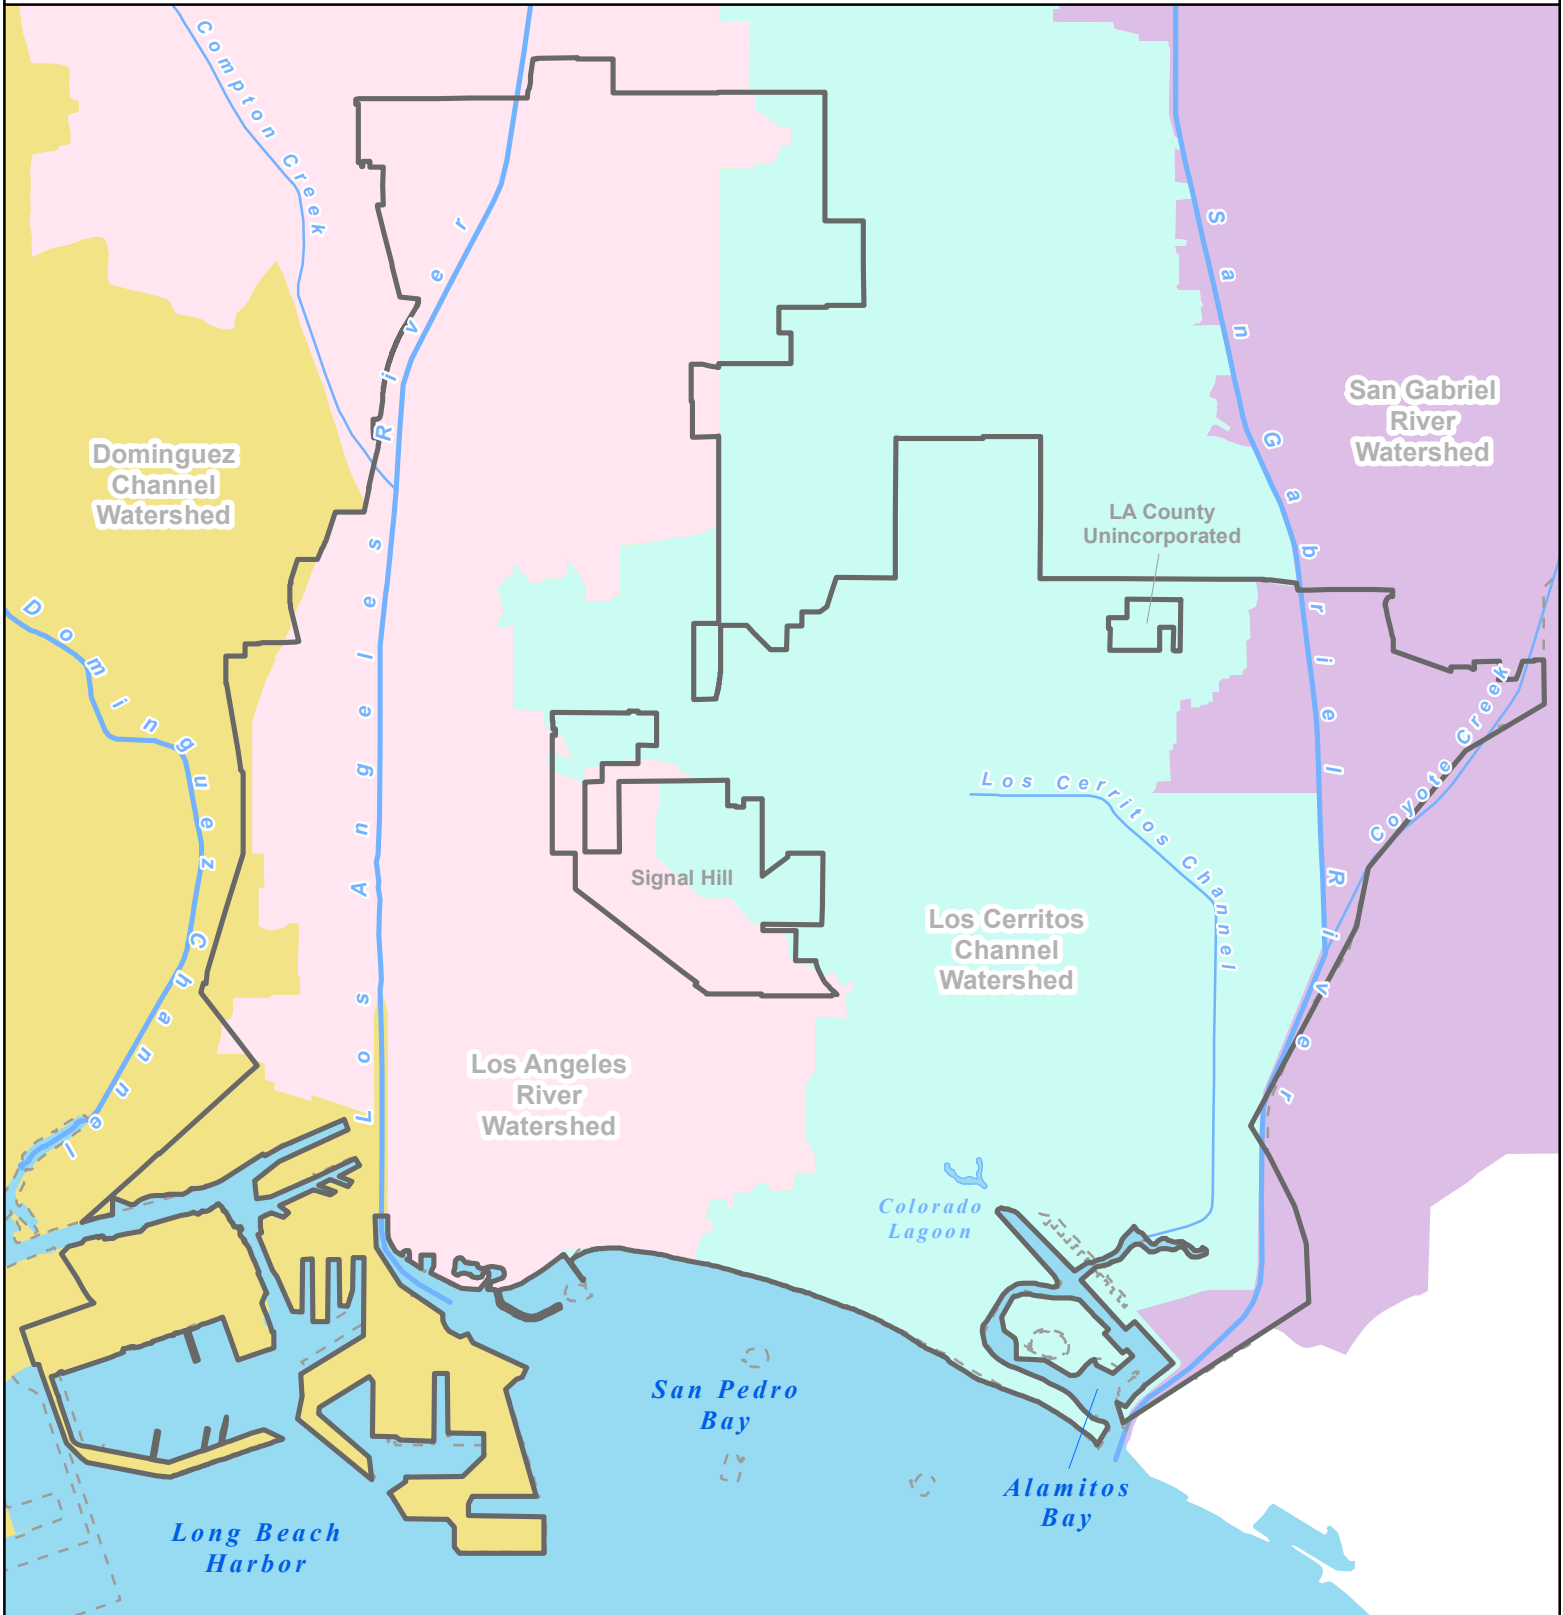

Attachment B - Watershed Management Areas within the City of Long Beach

LEGEND

-  City Boundary
-  LA County Boundary

Pacific Ocean