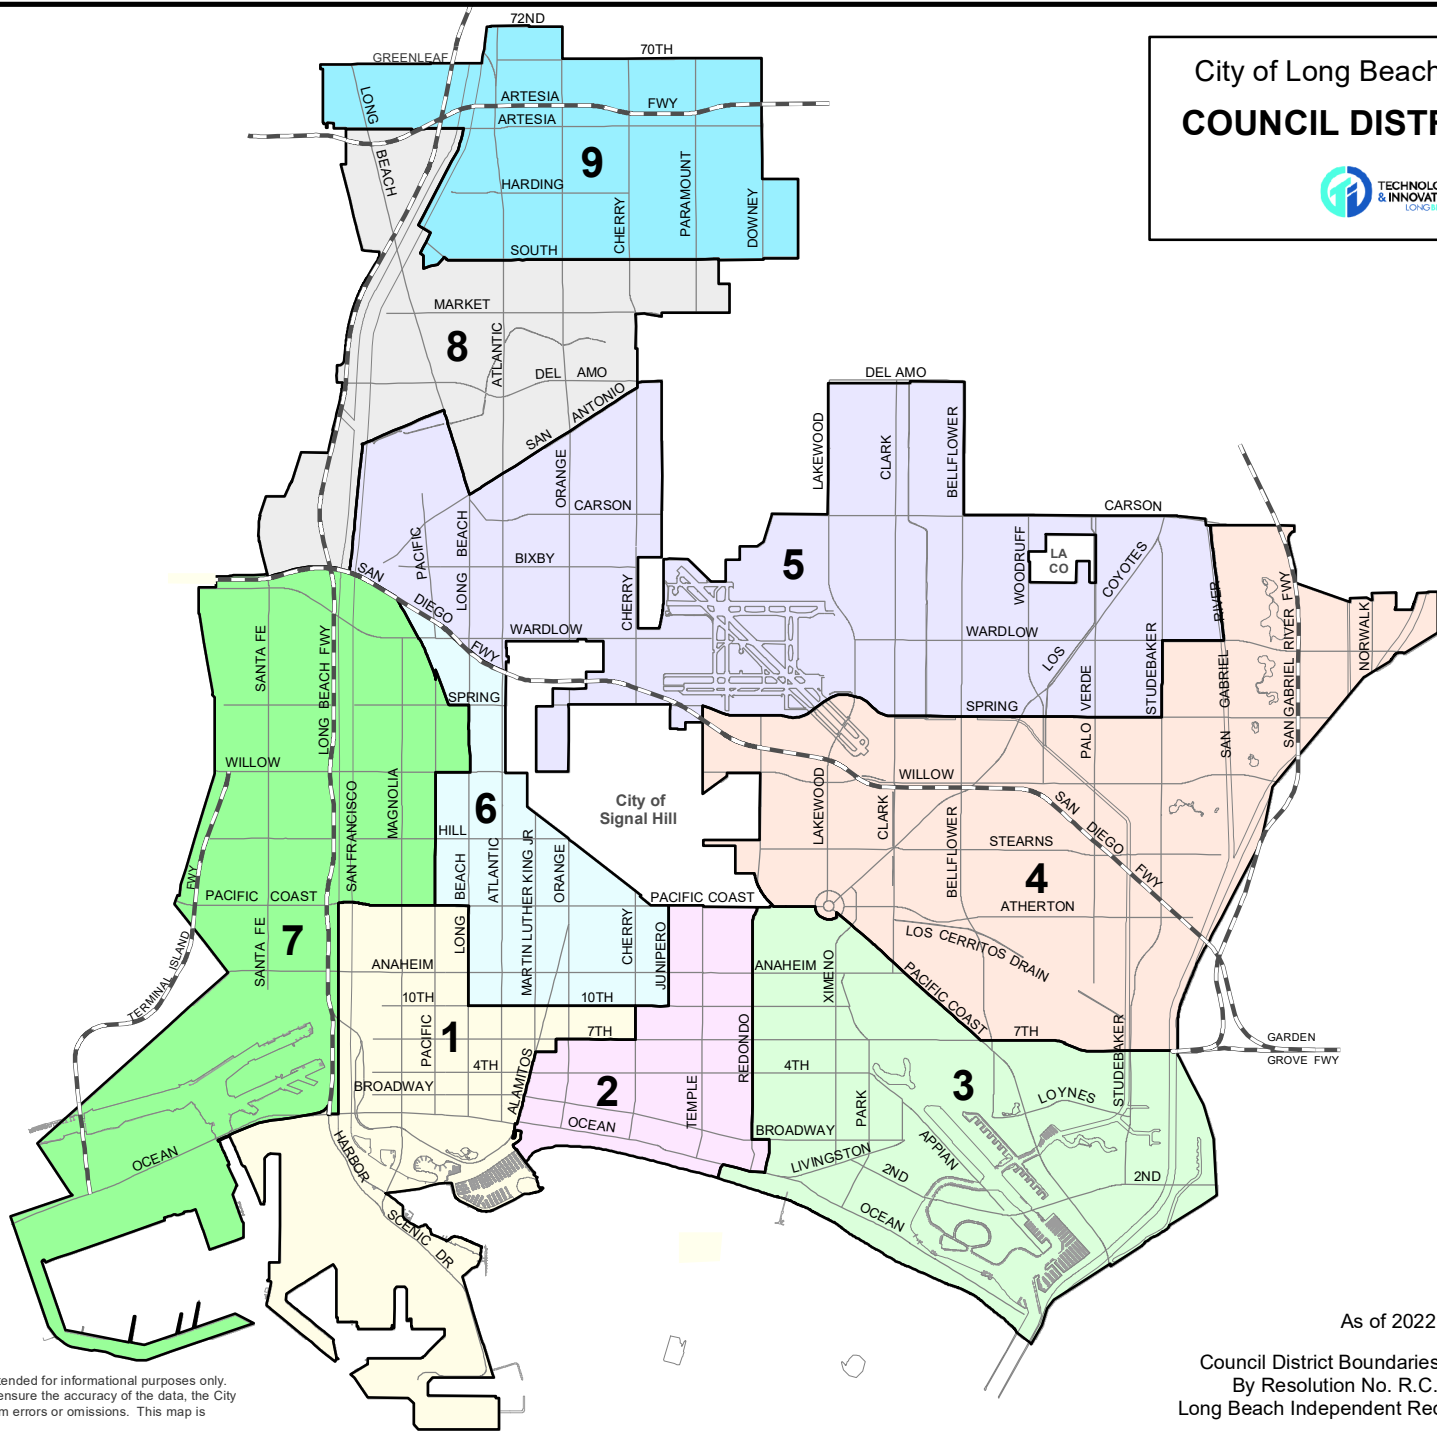

City of Long Beach, California  
**COUNCIL DISTRICT MAP**

**Disclaimer**  
 This map from the City of Long Beach is intended for informational purposes only. While reasonable effort has been made to ensure the accuracy of the data, the City assumes no liability or damages arising from errors or omissions. This map is provided without warranty of any kind.

As of 2022  
 Council District Boundaries Adopted: 11-18-21  
 By Resolution No. R.C. 02-2021 of the  
 Long Beach Independent Redistricting Commission