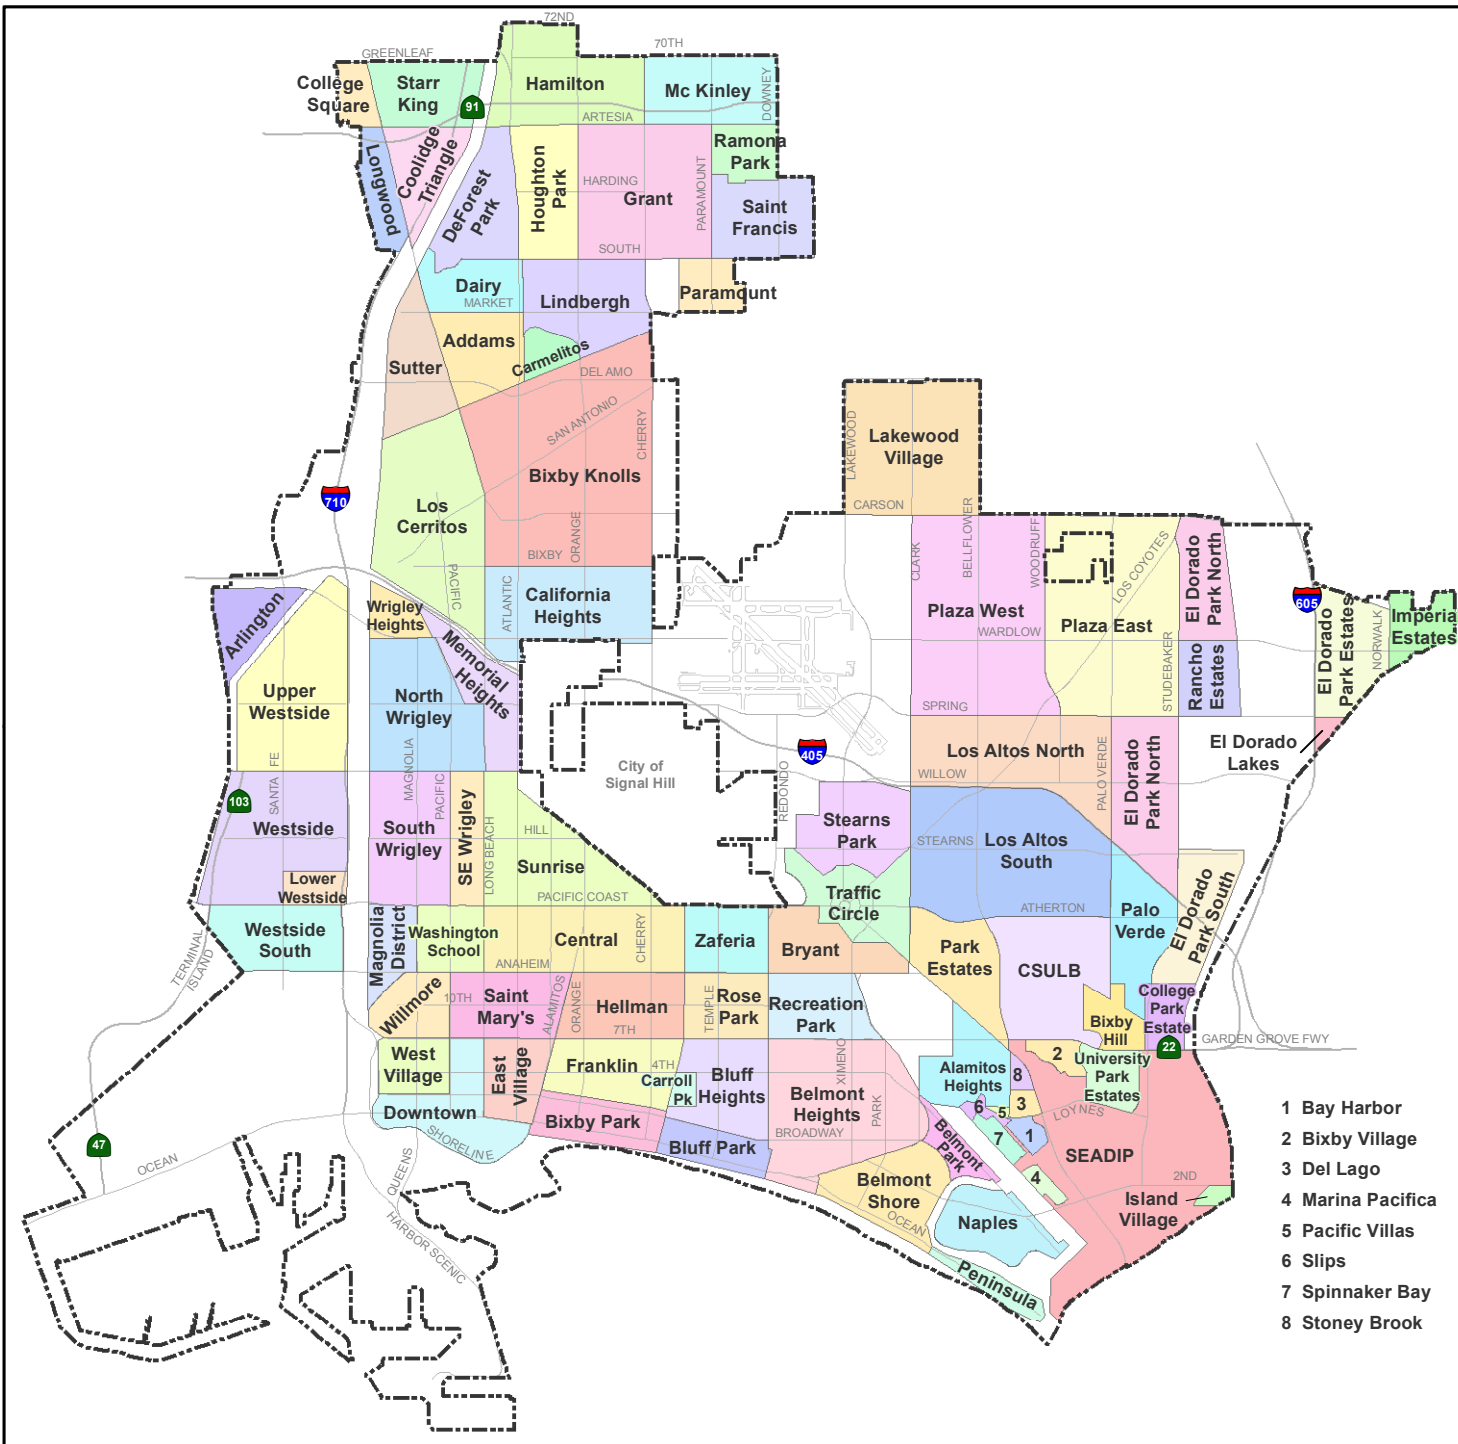

# City of Long Beach Neighborhoods

As of March, 2015

 Neighborhoods

- 1 Bay Harbor
- 2 Bixby Village
- 3 Del Lago
- 4 Marina Pacifica
- 5 Pacific Villas
- 6 Slips
- 7 Spinnaker Bay
- 8 Stoney Brook

Data Source: U.S. Census Bureau, Year 2010 Census Block data

Please note that counts may include minor overlaps between census blocks and neighborhood boundaries