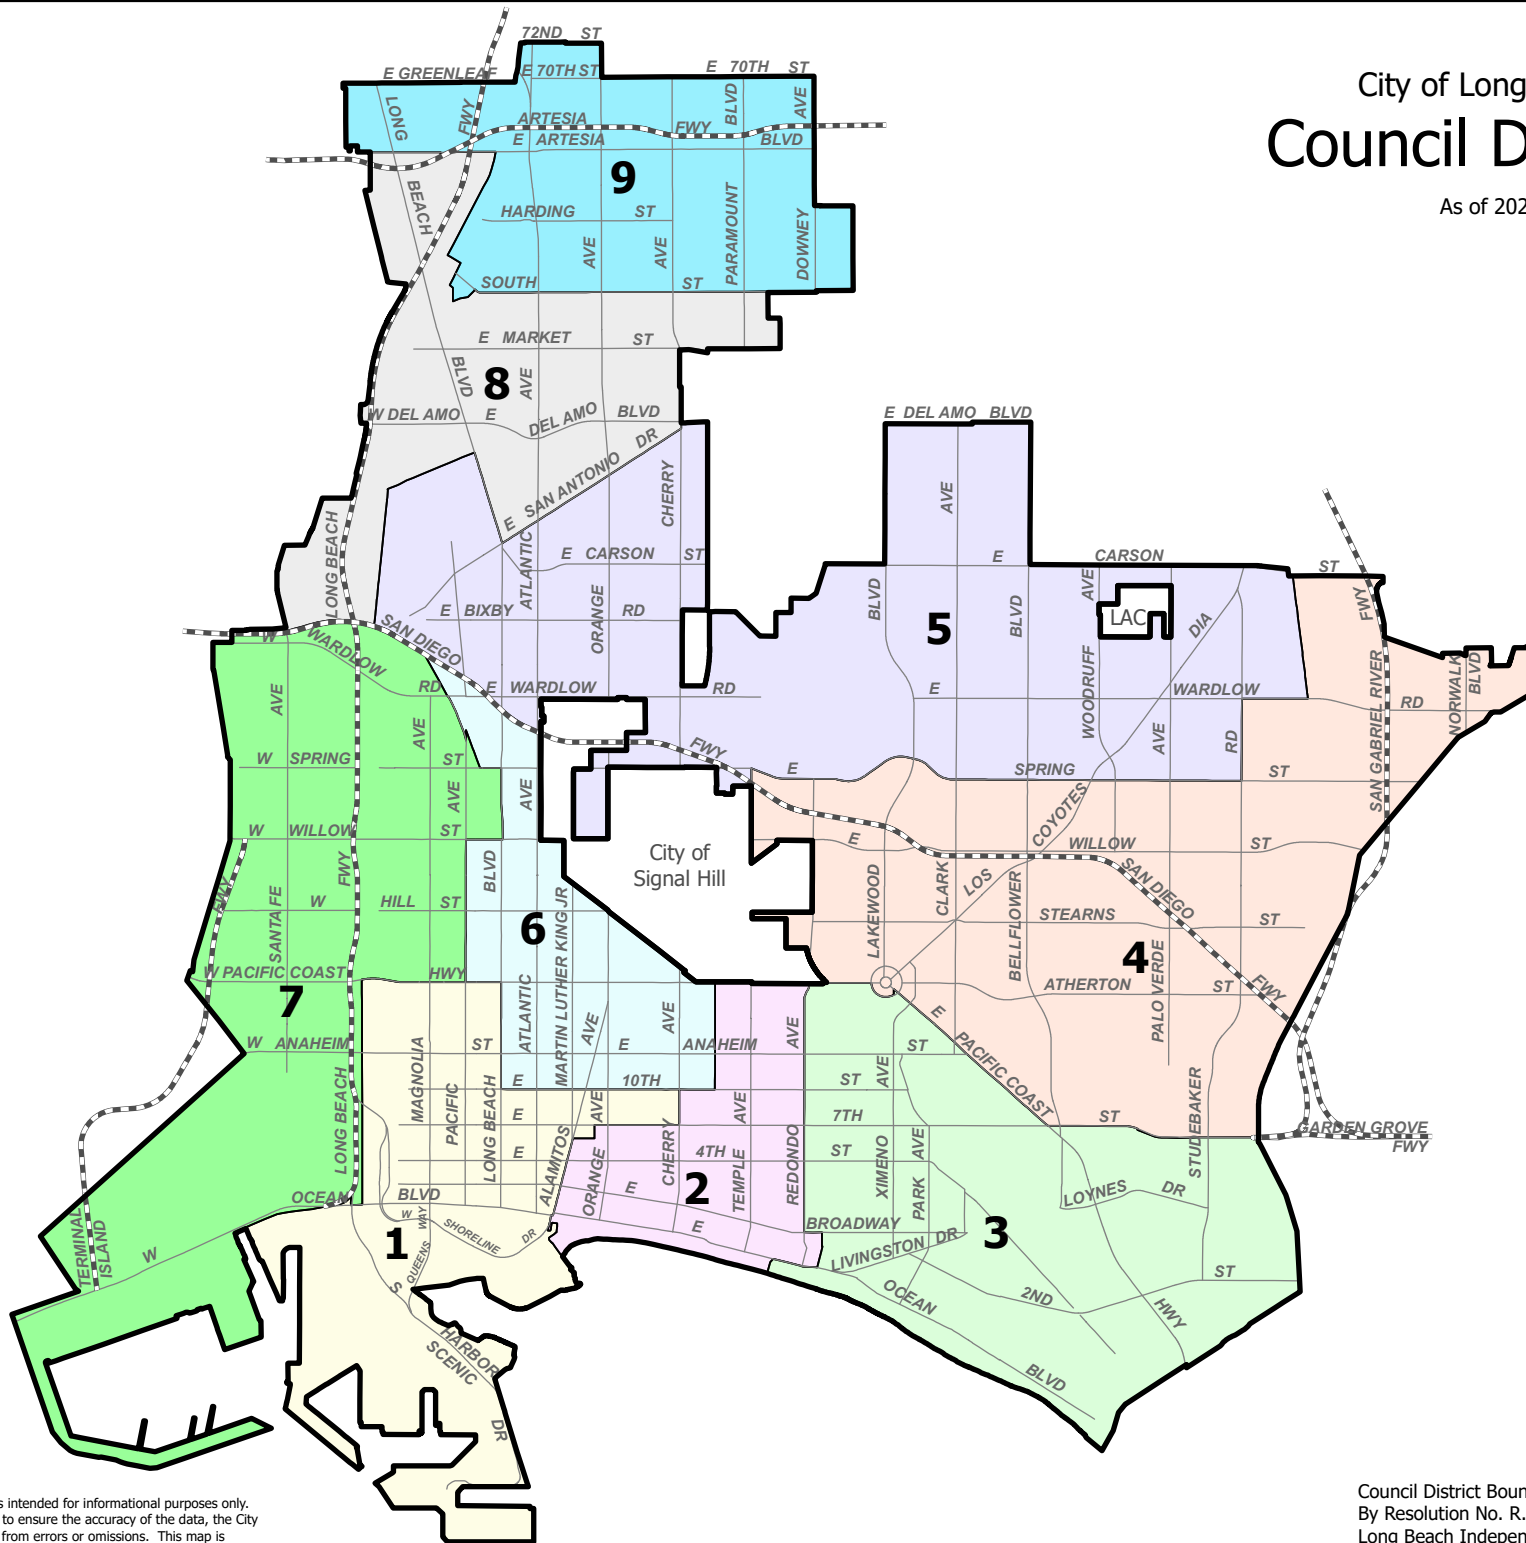

City of Long Beach Council Districts

As of 2022

Disclaimer
This map from the City of Long Beach is intended for informational purposes only. While reasonable effort has been made to ensure the accuracy of the data, the City assumes no liability or damages arising from errors or omissions. This map is provided without warranty of any kind.

Council District Boundaries Adopted: 11-18-21
By Resolution No. R.C. 02-2021 of the
Long Beach Independent Redistricting Commission